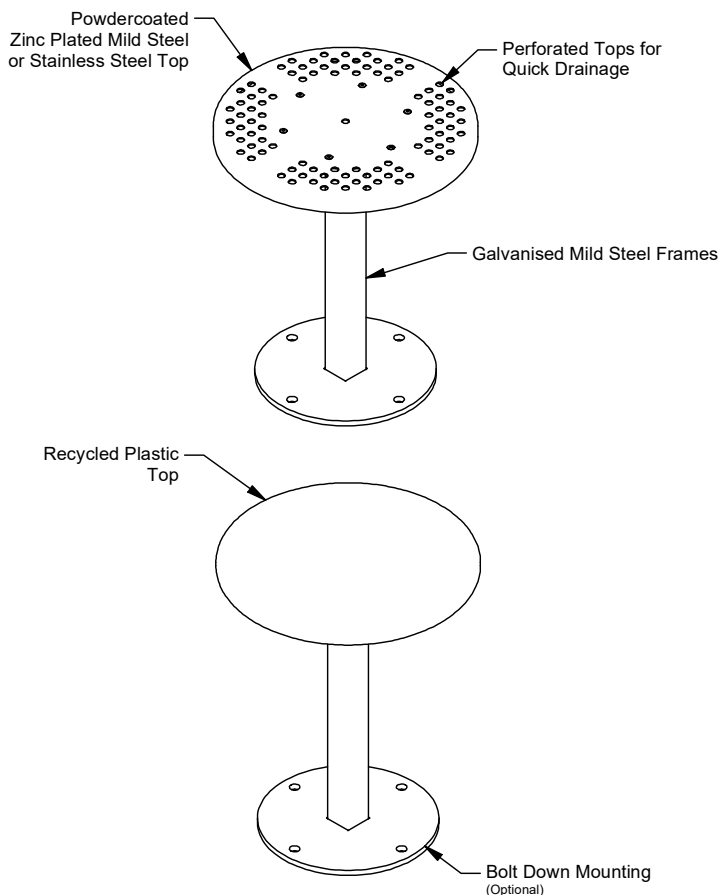

Satellite Pedestal Stool

89015 - Satellite Pedestal Stool

DRAFFIN
Street Furniture

The Satellite Pedestal was designed for the Satellite Pedestal Setting but can be used on other settings or standalone applications. A colourful and durable stool that can be used in many ways. Galvanised mild steel frames with HDPE recycled plastic, stainless steel or powdercoated mild steel tops.

Stool Top Material Options

- ☐ Powdercoated Mild Steel
- ☐ 316 Stainless Steel
- ☐ HDPE Recycled Plastic

Mounting Options

- ☐ Bolt Down

Other Options

- ☐ Powdercoat Frames (See Colour Guide)