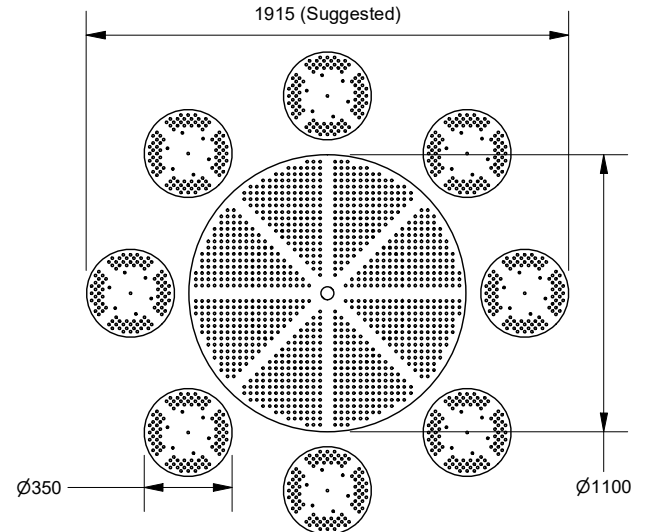

Satellite Pedestal Table Setting

89014 - Satellite Pedestal Table Setting

DRAFFIN
Street Furniture

The Satellite Pedestal Table Setting is based on our popular Satellite Setting but allows for customised seating options. A colourful, yet durable table setting ideal for seating up to eight people including wheelchair accessible options. Galvanised mild steel frames with HDPE recycled plastic, stainless steel or powdercoated mild steel tops.

Table and Stool Top Material Options

- Powdercoated Mild Steel
- 316 Stainless Steel
- HDPE Recycled Plastic

Stool Quantity

- 4
- 6
- 8
- Custom

Mounting Options

- Bolt Down

Other Options

- Powdercoat Frames (See Colour Guide)
- Chess Board Insert