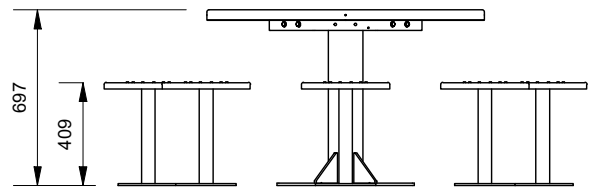

Table and Stool Top Material Options

- Powdercoated Mild Steel
- 316 Stainless Steel
- HDPE Recycled Plastic

Stool Quantity

- 4
- 6
- 8
- Custom

Mounting Options

- Bolt Down

Other Options

- Powdercoat Frames (See Colour Guide)
- Chess Board Insert