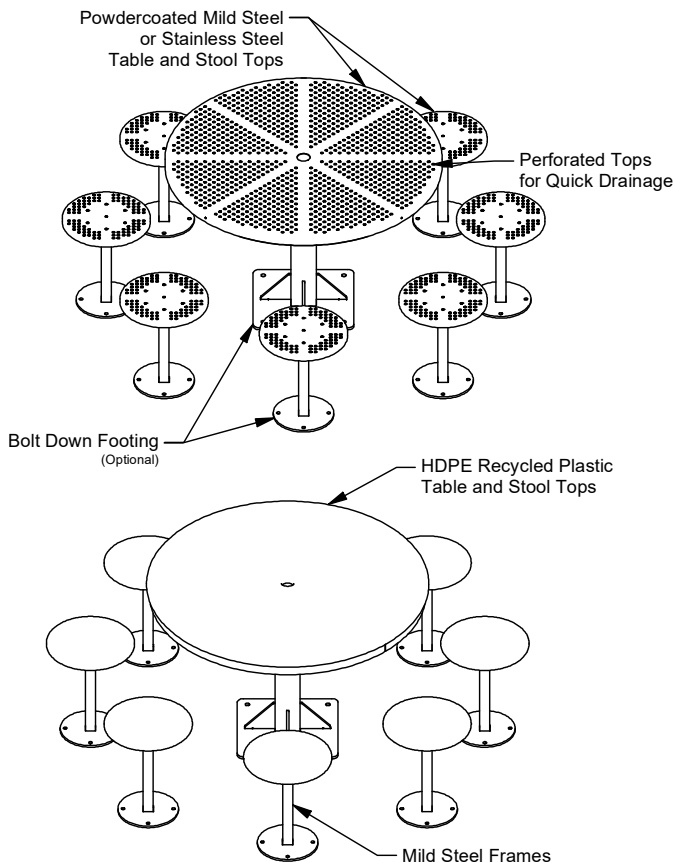

Table and Stool Top Material Options

- Powdercoated Mild Steel
- 316 Stainless Steel
- HDPE Recycled Plastic

Stool Quantity

- 4
- 6
- 8
- Custom

Mounting Options

- Bolt Down

Other Options

- Powdercoat Frames (See Colour Guide)
- Chess Board Insert