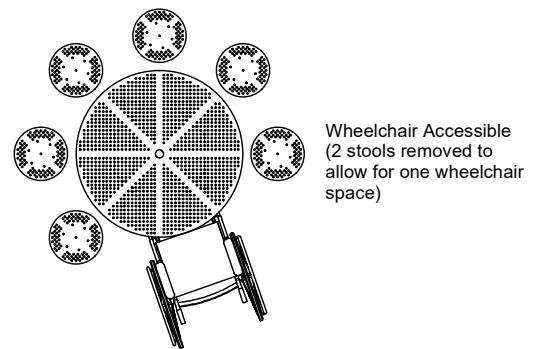

Wheelchair Accessible Application

More information:

Go to the website for spec inspiration.

89014 - Satellite Pedestal Table Setting

<https://draffin.com.au/product/satellite-pedestal-table-setting/>

with **89015 - Satellite Pedestal Stool**

<https://draffin.com.au/product/satellite-pedestal-stool/>

Powdercoat Colour Guide

<https://draffin.com.au/colour-guide/>

Recycled Plastic Colour Guide

<https://draffin.com.au/recycled-plastic-colour-chart/>

Stainless Steel Guide

<https://draffin.com.au/stainless-steel-guide/>