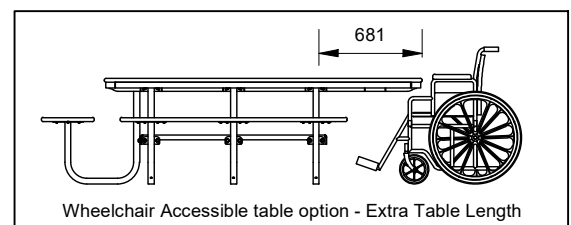

Side Seat Options (See Recycled Plastic Colour Guide)

- Disc
- Plank

End Seat Options

- No Seats
- Discs

Mounting Options

- Bolt Down
- Freestanding
- In-ground Anchors

Other Options

- Powdercoat Frames (See Colour Guide)
- Chess Board Insert
- Wheelchair Accessible