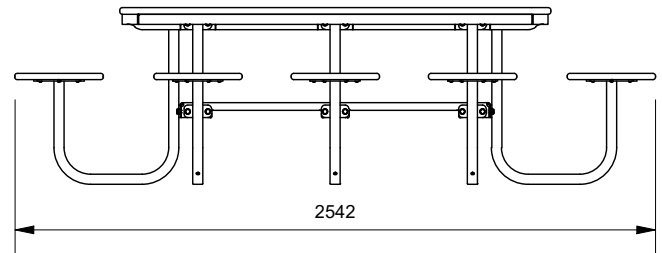

Side Seat Options (See Recycled Plastic Colour Guide)

- Disc
- Plank

End Seat Options

- No Seats
- Discs

Mounting Options

- Bolt Down
- Freestanding
- In-ground Anchors

Other Options

- Powdercoat Frames (See Colour Guide)
- Chess Board Insert
- Wheelchair Accessible