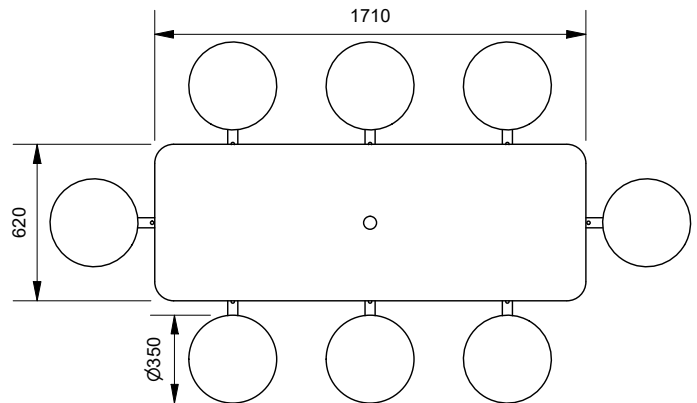

Side Seat Options (See Recycled Plastic Colour Guide)

- Disc
- Plank

End Seat Options

- No Seats
- Discs

Mounting Options

- Bolt Down
- Freestanding
- In-ground Anchors

Other Options

- Powdercoat Frames (See Colour Guide)
- Chess Board Insert
- Wheelchair Accessible