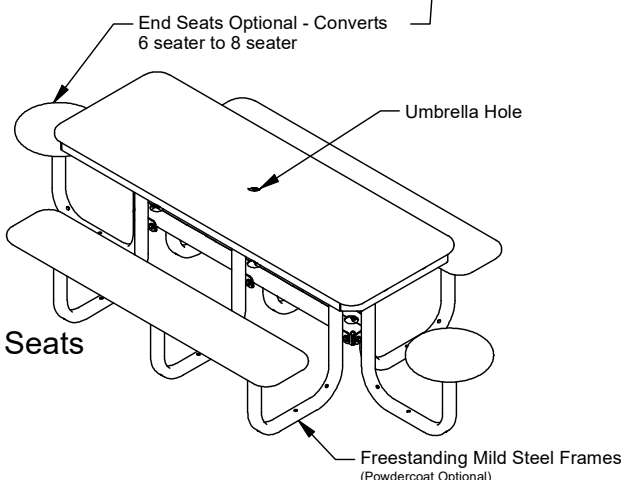

Plank Seats

More information:
Go to the website for spec inspiration.
88979/RP - Rectangle Satellite Table Setting
<https://draffin.com.au/product/recycled-plastic-rectangle-satellite-cafe-table-setting/>

Powdercoat Colour Guide
<https://draffin.com.au/colour-guide/>

Recycled Plastic Colour Guide
<https://draffin.com.au/recycled-plastic-colour-chart/>