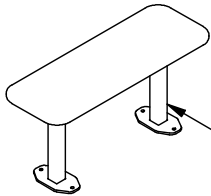

Other Options

- ☐ Powdercoat Frames (See Colour Guide)

2 Seat Plank Model