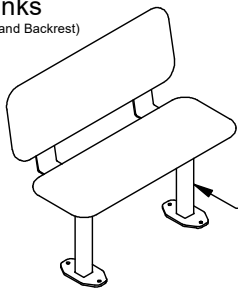

Planks

(Seat and Backrest)