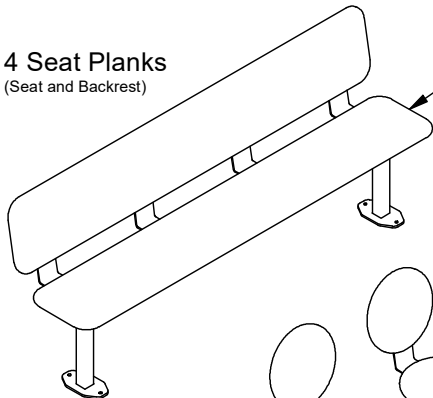

4 Seat Planks

(Seat and Backrest)

HDPE Recycled Plastic