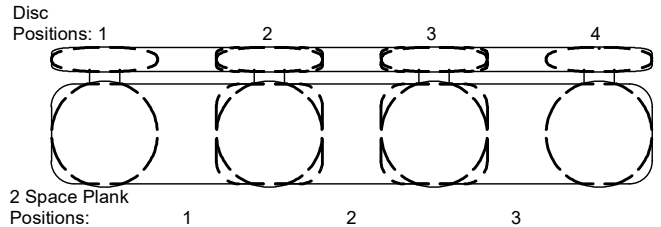

Colour and Seat Configuration

Use this drawing to mark
colours for recycled plastic

(e.g. stool colour "A") 

4 Seat Model

Backrests

4 Space Plank

2 Space Plank

Position 1 2 3