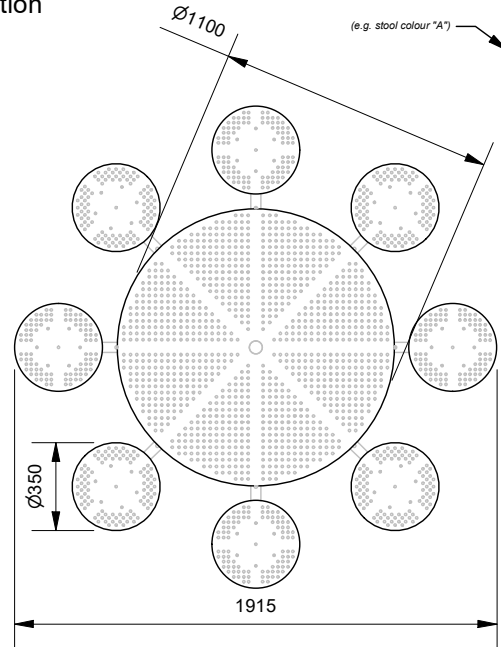

B: \_\_\_\_\_

C: \_\_\_\_\_

D: \_\_\_\_\_

Fill colour code out above to mark stool colours in Colour and Seat drawing (Top Right)

### Colour and Seat Configuration

Use this drawing to mark  
colours for table and stool  
tops

(e.g. stool colour "A")