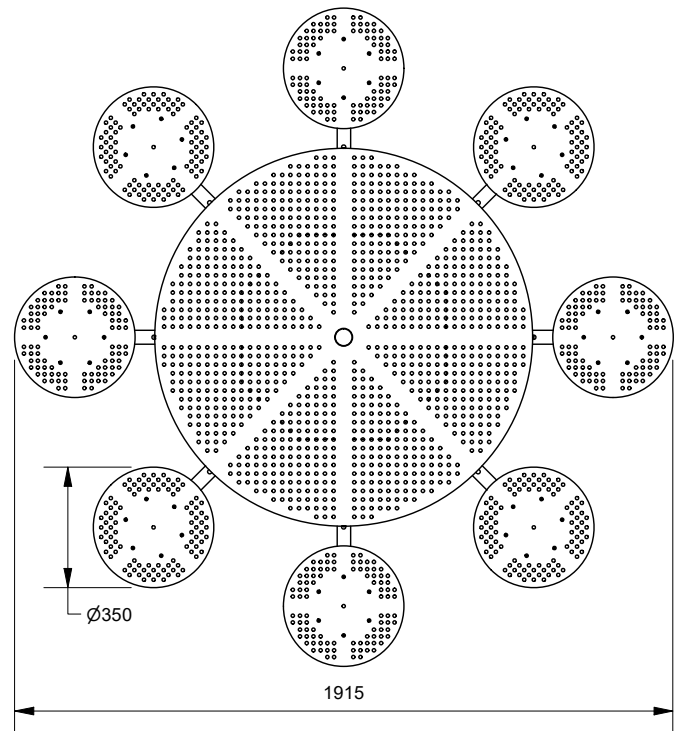

Satellite Round Table Setting

88760/8 - Satellite Round Table Setting

DRAFFIN
Street Furniture

The Satellite Round Table Setting is a playful, yet durable all-steel table setting ideal for seating up to eight people. Galvanised mild steel frames, and powdercoated and zinc plated mild steel or stainless steel round tops. While freestanding in construction, the setting can be bolted down for permanent installation.

Table/Seat Top Material

- ☐ Powdercoated Mild Steel (See Colour Guide)
- ☐ 304 Stainless Steel
- ☐ 316 Stainless Steel

Mounting Options

- ☐ Bolt Down
- ☐ Freestanding
- ☐ In-ground Anchors

Other Options

- ☐ Powdercoat Frames (See Colour Guide)
- ☐ Chess Board Insert

More information:

Go to the website for spec inspiration.
88760/8 - Satellite Round Table Setting
<https://draffin.com.au/product/satellite-round-table-setting-steel/>

Powdercoat Colour Guide
<https://draffin.com.au/colour-guide/>

Stainless Steel Guide
<https://draffin.com.au/stainless-steel-guide/>