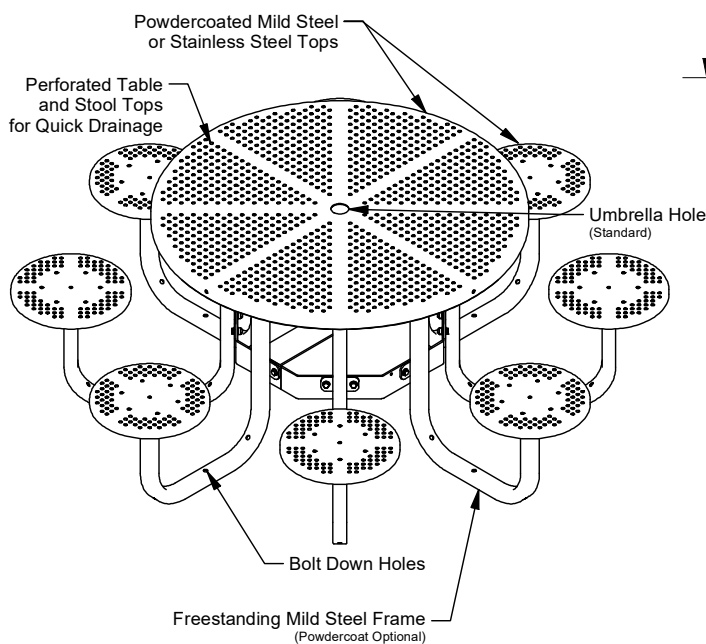

Satellite Round Table Setting

88760/8 - Satellite Round Table Setting

DRAFFIN
Street Furniture

The Satellite Round Table Setting is a playful, yet durable all-steel table setting ideal for seating up to eight people. Galvanised mild steel frames, and powdercoated and zinc plated mild steel or stainless steel round tops. While freestanding in construction, the setting can be bolted down for permanent installation.

Table/Seat Top Material

- ☐ Powdercoated Mild Steel (See Colour Guide)
- ☐ 304 Stainless Steel
- ☐ 316 Stainless Steel

Mounting Options

- ☐ Bolt Down
- ☐ Freestanding
- ☐ In-ground Anchors

Other Options

- ☐ Powdercoat Frames (See Colour Guide)
- ☐ Chess Board Insert

More information:

Go to the website for spec inspiration.
88760/8 - Satellite Round Table Setting
<https://draffin.com.au/product/satellite-round-table-setting-steel/>

Powdercoat Colour Guide
<https://draffin.com.au/colour-guide/>

Stainless Steel Guide
<https://draffin.com.au/stainless-steel-guide/>