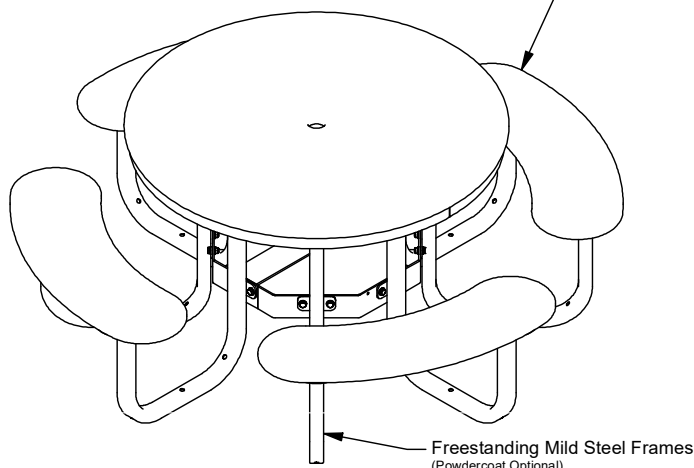

More information:

Go to the website for spec inspiration.

88760/8/RP - Recycled Plastic Satellite Round Table Setting

<https://draffin.com.au/product/satellite-round-table-setting-recycled-plastic/>

Powdercoat Colour Guide

<https://draffin.com.au/colour-guide/>

Recycled Plastic Colour Guide

<https://draffin.com.au/recycled-plastic-colour-chart/>