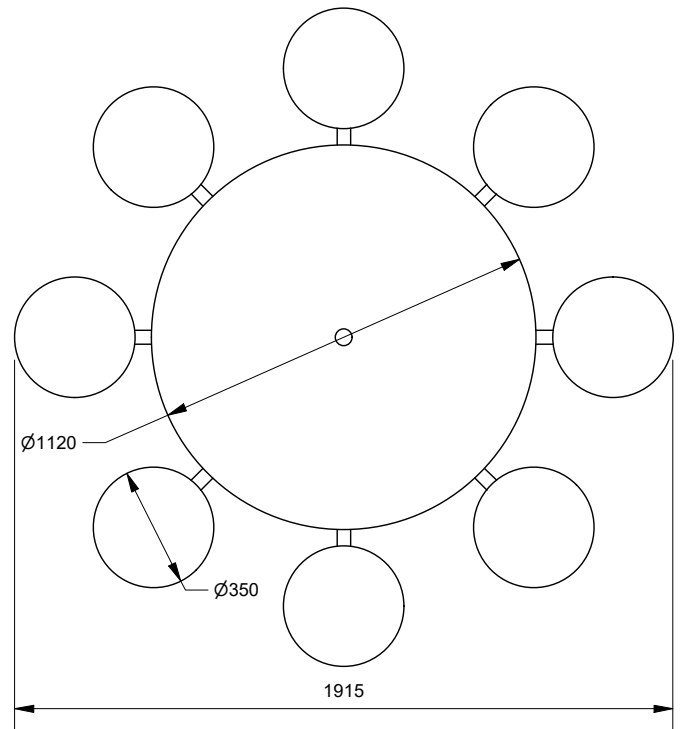

Satellite Recycled Plastic Round Table Setting

88760/8/RP - Recycled Plastic Satellite Round Table Setting

DRAFFIN
Street Furniture

The Recycled Plastic Satellite Round Table Setting is a colourful, yet durable table setting ideal for seating up to eight people. Galvanised mild steel frames with HDPE recycled plastic tops. While freestanding in construction, the setting can be bolted down for permanent installation.

Seat Options (See Recycled Plastic Colour Guide)

- ☐ Disc
- ☐ Jelly Bean
- ☐ Mixed

Mounting Options

- ☐ Bolt Down
- ☐ Freestanding
- ☐ In-ground Anchors

Other Options

- ☐ Powdercoat Frames (See Colour Guide)
- ☐ Chess Board Insert

Choose from Disc or Jelly Bean Seats or a Mix of the two.