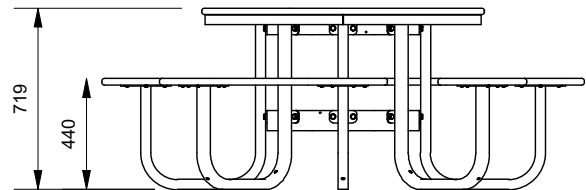

Jelly Bean only available in 4 positions as per drawing detail.

Colours:

Recycled Plastic Only

See Recycled Plastic Colour Guide

<https://draffin.com.au/recycled-plastic-colour-chart/>

A: _____

B: _____

C: _____

D: _____

Fill colour code out above to mark stool colours in Colour and Seat drawing (Top Right)

Colour and Seat Configuration

Use this drawing to mark
colours for table and stool
tops

Other Configuration Details: