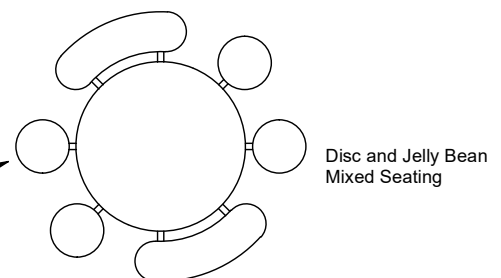

Seat Options (See Recycled Plastic Colour Guide)

- Disc
- Jelly Bean
- Mixed

Mounting Options

- Bolt Down
- Freestanding
- In-ground Anchors

Other Options

- Powdercoat Frames (See Colour Guide)
- Chess Board Insert

Choose from Disc or Jelly Bean Seats or a Mix of the two.

More information:

Go to the website for spec inspiration.

88760/8/RP - Recycled Plastic Satellite Round Table Setting

<https://draffin.com.au/product/satellite-round-table-setting-recycled-plastic/>