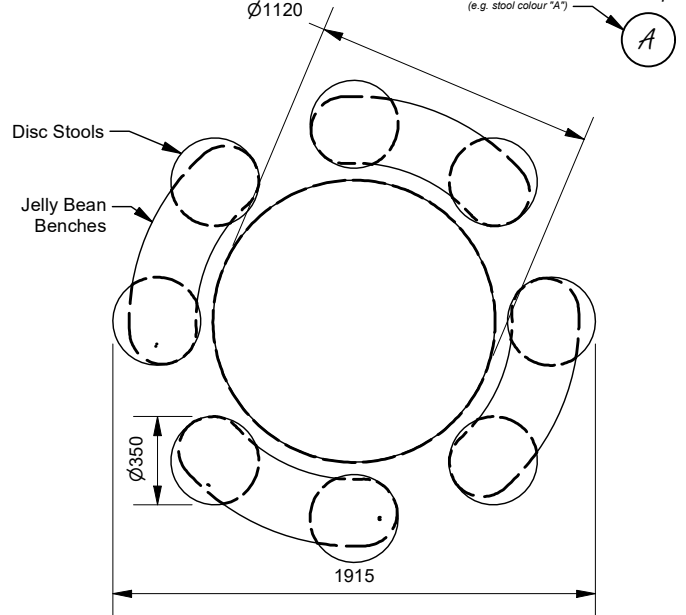

Jelly Bean only available in 4 positions as per drawing detail.

Colours:

Recycled Plastic Only

See Recycled Plastic Colour Guide

<https://draffin.com.au/recycled-plastic-colour-chart/>

A: _____

B: _____

C: _____

D: _____

Fill colour code out above to mark stool colours in Colour and Seat drawing (Top Right)

Colour and Seat Configuration

Use this drawing to mark
colours for table and stool
tops

Other Configuration Details: