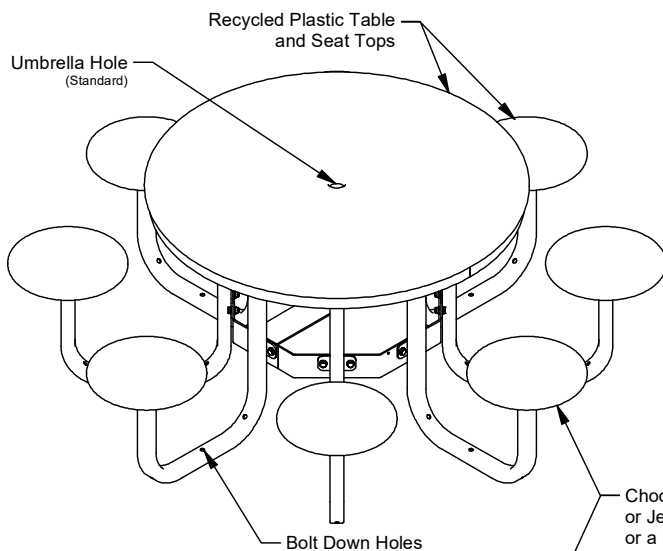

Satellite Recycled Plastic Round Table Setting

88760/8/RP - Recycled Plastic Satellite Round Table Setting

DRAFFIN
Street Furniture

The Recycled Plastic Satellite Round Table Setting is a colourful, yet durable table setting ideal for seating up to eight people. Galvanised mild steel frames with HDPE recycled plastic tops. While freestanding in construction, the setting can be bolted down for permanent installation.

Seat Options (See Recycled Plastic Colour Guide)

- Disc
- Jelly Bean
- Mixed

Mounting Options

- Bolt Down
- Freestanding
- In-ground Anchors

Other Options

- Powdercoat Frames (See Colour Guide)
- Chess Board Insert