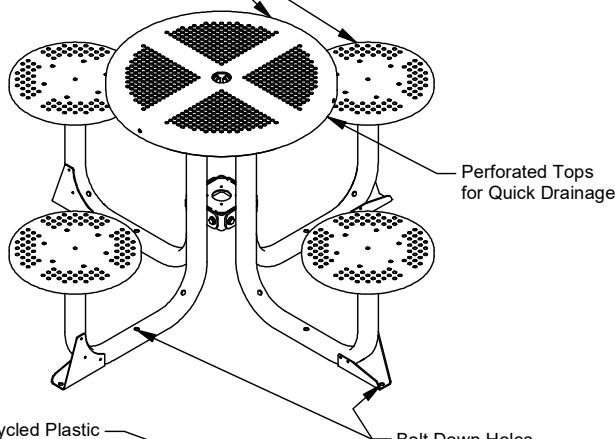

Powdercoated Mild Steel
or Stainless Steel
Table and Stool Tops

HDPE Recycled Plastic
Table and Stool Tops