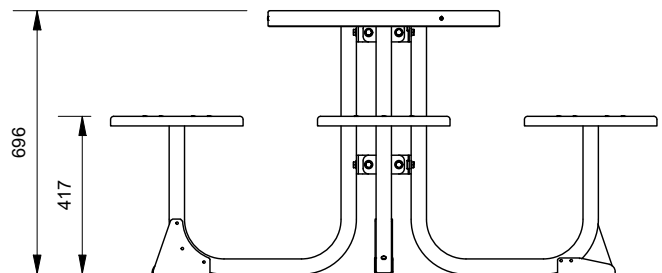

Table and Stool Top Material Options

- Powdercoated Mild Steel
- 316 Stainless Steel
- HDPE Recycled Plastic

Mounting Options

- Bolt Down
- In-ground Anchors
- Freestanding

Other Options

- Powdercoat Frames (See Colour Guide)
- Chess Board Insert