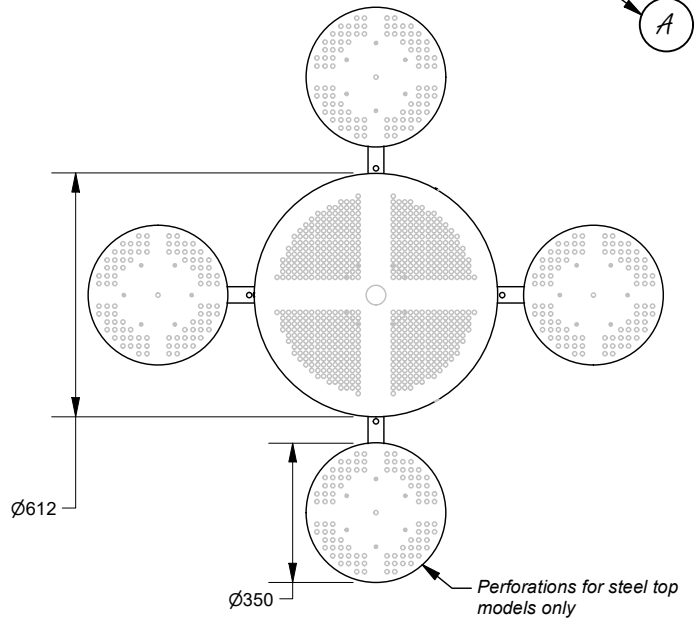

Fill colour code out above to mark stool colours in Colour and Seat drawing (Top Right)

Colour and Seat Configuration

Use this drawing to mark
colours for table and stool
tops

(e.g. stool colour "A")

Other Configuration Details: