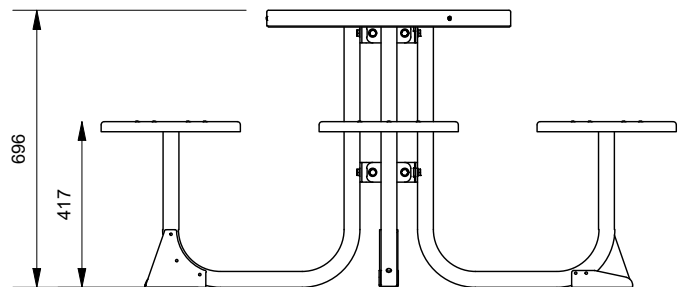

Fill colour code out above to mark stool colours in Colour and Seat drawing (Top Right)

Colour and Seat Configuration

Use this drawing to mark
colours for table and stool
tops

(e.g. stool colour "A")

Other Configuration Details: