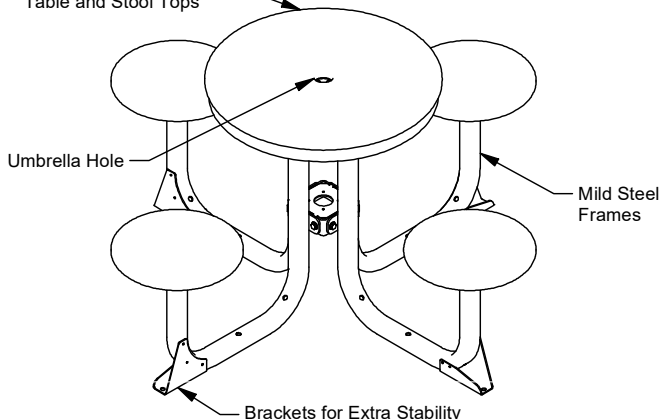

More information:
Go to the website for spec inspiration.
88760/4 - Satellite Cafe Table Setting
<https://draffin.com.au/product/cafe-table-setting/>

Powdercoat Colour Guide
<https://draffin.com.au/colour-guide/>

Recycled Plastic Colour Guide
<https://draffin.com.au/recycled-plastic-colour-chart/>

Stainless Steel Guide
<https://draffin.com.au/stainless-steel-guide/>