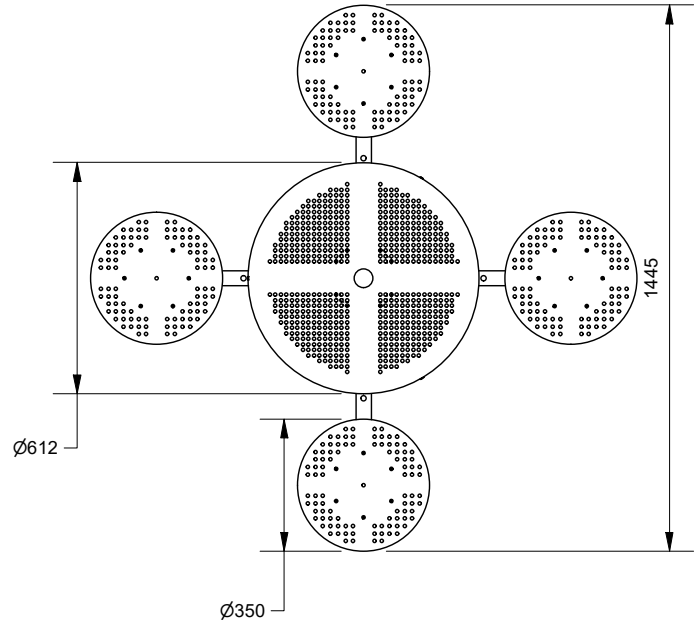

Table and Stool Top Material Options

- Powdercoated Mild Steel
- 316 Stainless Steel
- HDPE Recycled Plastic

Mounting Options

- Bolt Down
- In-ground Anchors
- Freestanding

Other Options

- Powdercoat Frames (See Colour Guide)
- Chess Board Insert