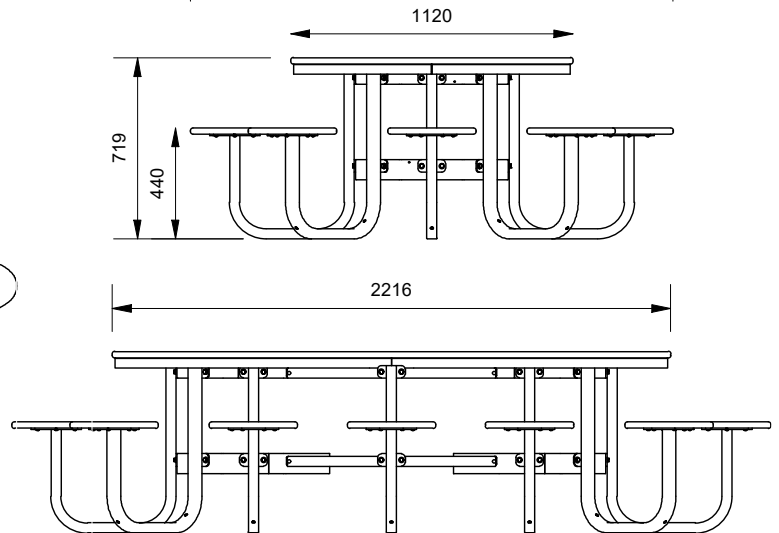

Seat Options (See Recycled Plastic Colour Guide)

- Disc Only
- Mixed (Jelly Bean and Disc)

Mounting Options

- Bolt Down
- Freestanding
- In-ground Anchors

Other Options

- Powdercoat Frames (See Colour Guide)
- Chess Board Insert