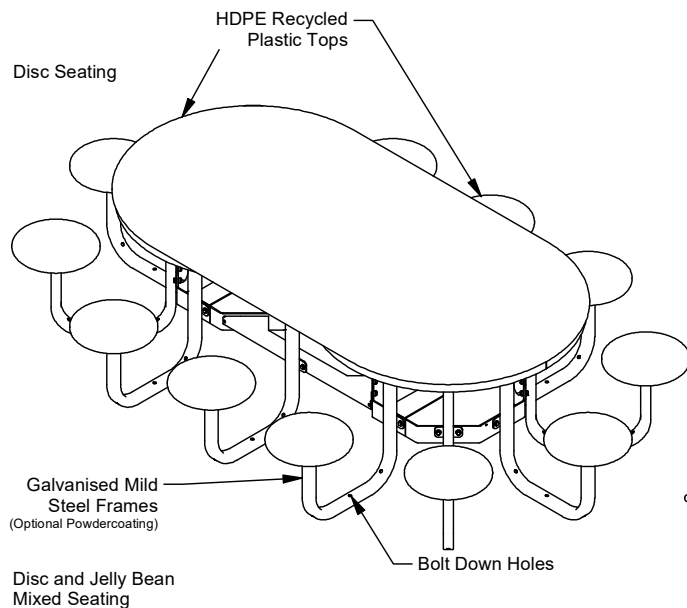

Satellite 12 Seat Table Setting

88760/12/RP - Satellite 12 Seat Table Setting

DRAFFIN
Street Furniture

The Satellite 12 Seat Table Setting is a colourful, yet durable table setting accommodating up to twelve people. Perfect for outdoor classrooms. Galvanised mild steel frames with HDPE recycled plastic tops. While freestanding in construction, the setting can be bolted down for permanent installation.

Seat Options (See Recycled Plastic Colour Guide)

- Disc Only
- Mixed (Jelly Bean and Disc)

Mounting Options

- Bolt Down
- Freestanding
- In-ground Anchors

Other Options

- Powdercoat Frames (See Colour Guide)
- Chess Board Insert