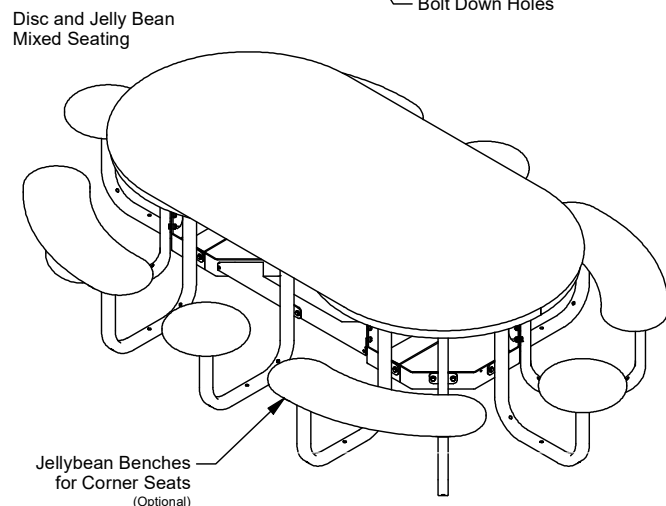

Satellite 12 Seat Table Setting

88760/12/RP - Satellite 12 Seat Table Setting

DRAFFIN
Street Furniture

The Satellite 12 Seat Table Setting is a colourful, yet durable table setting accommodating up to twelve people. Perfect for outdoor classrooms. Galvanised mild steel frames with HDPE recycled plastic tops. While freestanding in construction, the setting can be bolted down for permanent installation.

Seat Options (See Recycled Plastic Colour Guide)

- Disc Only
- Mixed (Jelly Bean and Disc)

Mounting Options

- Bolt Down
- Freestanding
- In-ground Anchors

Other Options

- Powdercoat Frames (See Colour Guide)
- Chess Board Insert

More information:

Go to the website for spec inspiration.

88760/12/RP - Satellite 12 Seat Table Setting

<https://draffin.com.au/product/twelve-seat-plastic-satellite-table-setting/>

Powdercoat Colour Guide