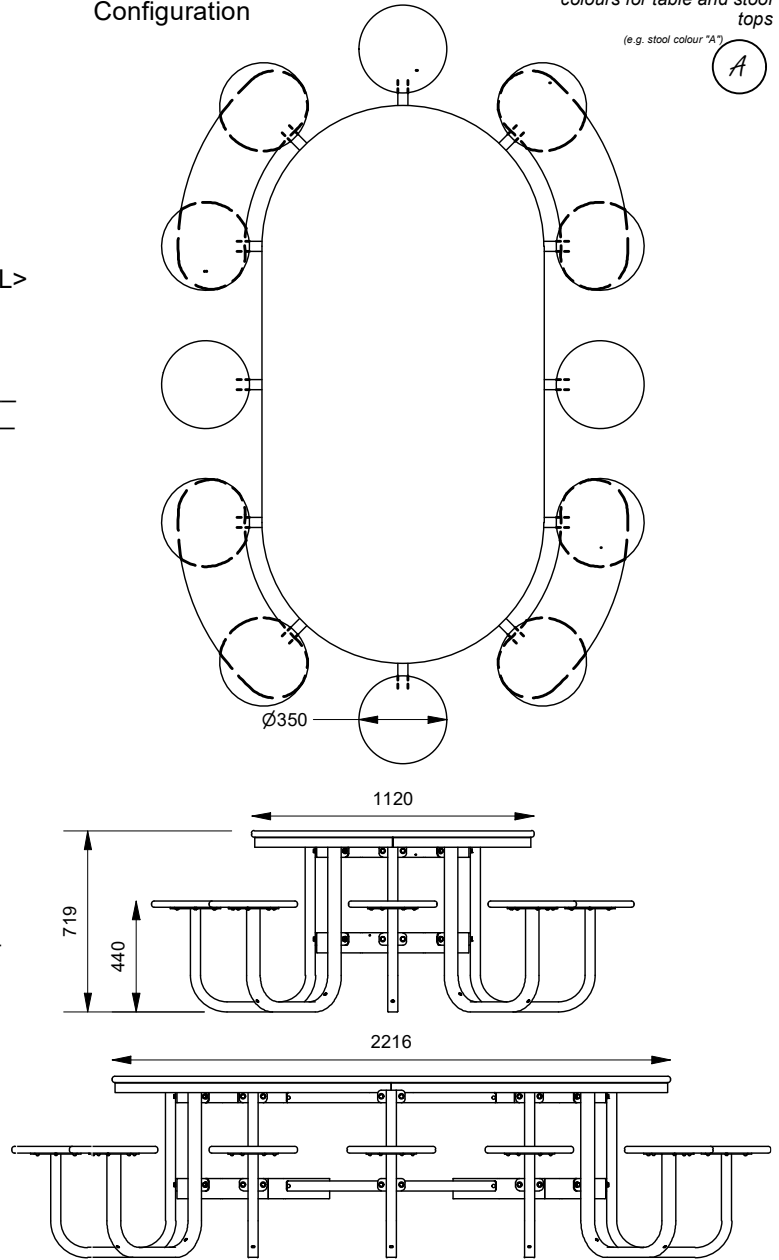

88760/12/RP - 12 Seat Satellite Table Configuration

Frames

All Frames - Hot Dipped Galvanised Mild Steel with
OPTIONAL POWDERCOATING

Top Material (Table and Stool)

Recycled Plastic = RP

P/N format = 88760/<QTY OF SEATS>/<TOP MATERIAL>
(See below for material options)

Fill colour code out above to mark stool colours in Colour and Seat drawing (Top Right)

Colour and Seat Configuration

Use this drawing to mark
colours for table and stool
tops

(e.g. stool colour "A")

A

Other Configuration Details: