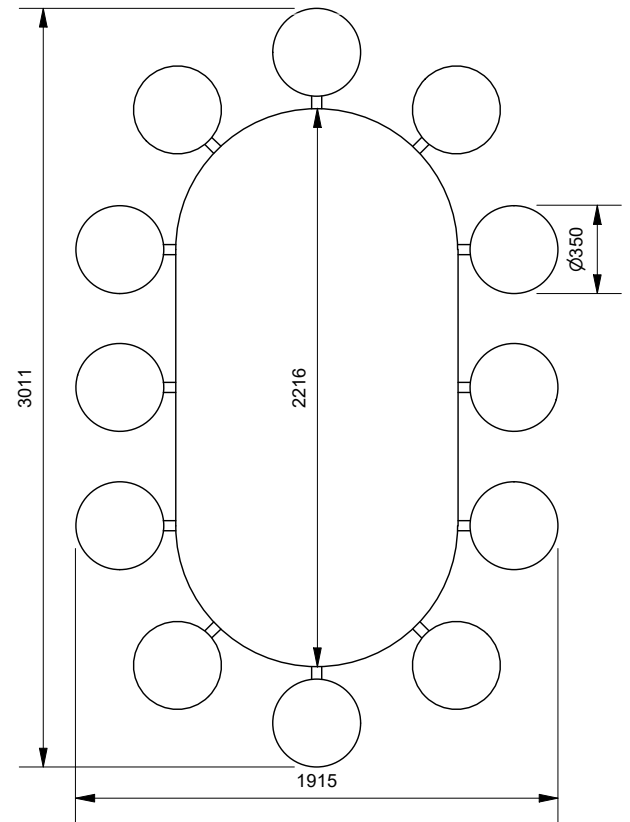

Seat Options (See Recycled Plastic Colour Guide)

- Disc Only
- Mixed (Jelly Bean and Disc)

Mounting Options

- Bolt Down
- Freestanding
- In-ground Anchors

Other Options

- Powdercoat Frames (See Colour Guide)
- Chess Board Insert