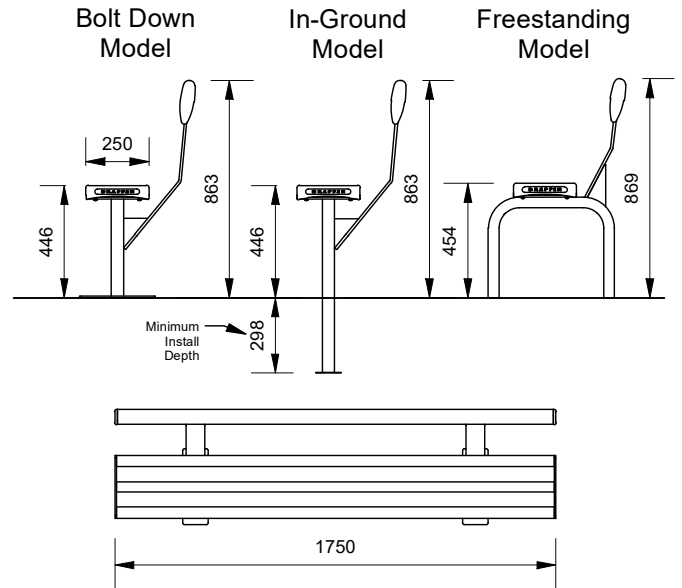

# Buddy Bench

Model 88347/AL/BUDDY - Buddy Bench

**DRAFFIN**  
Street Furniture

The Buddy Bench is based on the Aluminium Seat with Back and is a dependable and economical solution ready to install in any space. The Buddy Bench is a place for kids to sit, and send out a visual signal to other kids that they would like friendship, or somebody to play with. Available in bolt-down, in-ground and freestanding mounts. Powdercoated yellow with a Buddy Bench decal on the backrest for easy identification.

## Mounting Options

- Bolt Down
- In-ground
- Freestanding

More information:  
Go to the website for spec inspiration.  
**88347/AL/BUDDY** - Buddy Bench  
<https://draffin.com.au/product/buddy-bench/>