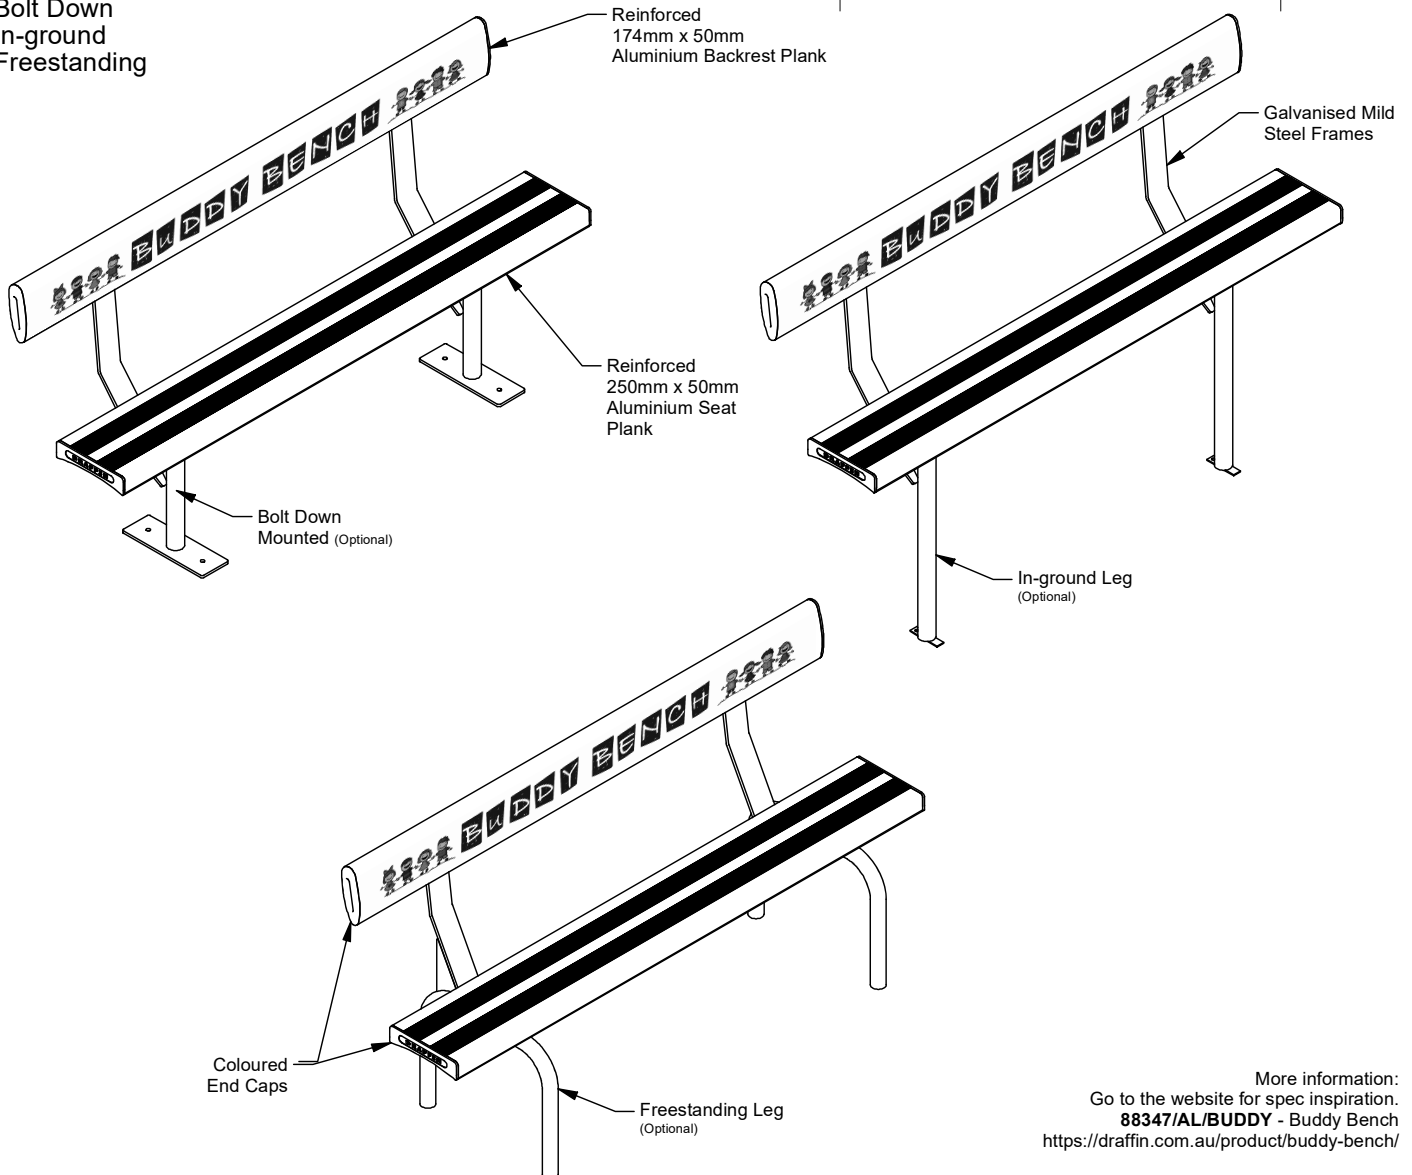

# Buddy Bench

Model 88347/AL/BUDDY - Buddy Bench

**DRAFFIN**  
Street Furniture

The Buddy Bench is based on the Aluminium Seat with Back and is a dependable and economical solution ready to install in any space. The Buddy Bench is a place for kids to sit, and send out a visual signal to other kids that they would like friendship, or somebody to play with. Available in bolt-down, in-ground and freestanding mounts. Powdercoated yellow with a Buddy Bench decal on the backrest for easy identification.

## Mounting Options

- Bolt Down
- In-ground
- Freestanding

More information:  
Go to the website for spec inspiration.  
**88347/AL/BUDDY** - Buddy Bench  
<https://draffin.com.au/product/buddy-bench/>