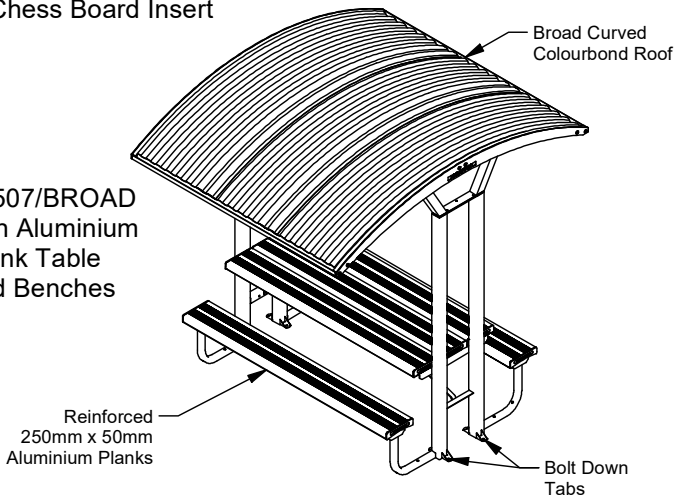

- HDPE Recycled Plastic (See Recycled Plastic Colours)

Mounting Options

- Bolt Down
- In-Ground Anchors

Other Options

- Coloured End Caps on Aluminium Planks
- Chess Board Insert

88507/BROAD
with Aluminium
Plank Table
and Benches

88507/BROAD/RP
with Recycled
Plastic Table and
Bench Tops

More information:

Go to the website for spec inspiration.

88507/BROAD - Broad Roof Eat n' Shade

<https://draffin.com.au/product/eat-n-shade-broad-roof/>