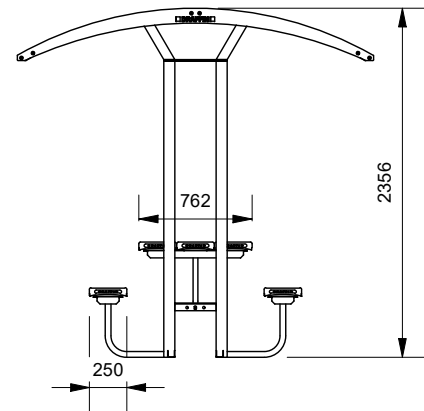

Batten Options

AL Planks - 250mm x 50mm

- Anodised Aluminium
- Powdercoated Aluminium
- Timber-Look Aluminium - Mountain Gum
- Timber-Look Aluminium - Alpine Ash
- Timber-Look Aluminium - Ironbark

or

HDPE Sheet - 25mm thick

- HDPE Recycled Plastic (See Recycled Plastic Colours)

Mounting Options

- Bolt Down
- In-Ground Anchors

Other Options

- Coloured End Caps on Aluminium Planks
- Chess Board Insert

88507/BROAD
with Aluminium
Plank Table
and Benches