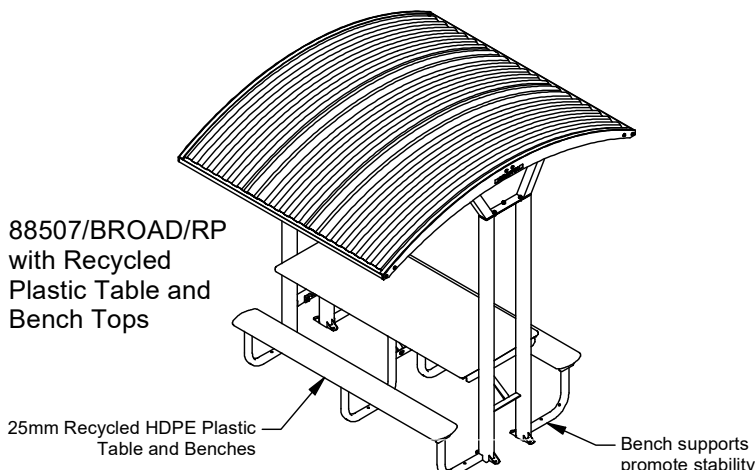

- HDPE Recycled Plastic (See Recycled Plastic Colours)

Mounting Options

- Bolt Down
- In-Ground Anchors

Other Options

- Coloured End Caps on Aluminium Planks
- Chess Board Insert

88507/BROAD
with Aluminium
Plank Table
and Benches

88507/BROAD/RP
with Recycled
Plastic Table and
Bench Tops

More information:

Go to the website for spec inspiration.

88507/BROAD - Broad Roof Eat n' Shade

<https://draffin.com.au/product/eat-n-shade-broad-roof/>