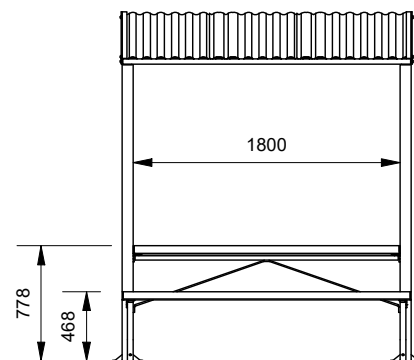

Batten Options

AL Planks - 250mm x 50mm

- Anodised Aluminium
- Powdercoated Aluminium
- Timber-Look Aluminium - Mountain Gum
- Timber-Look Aluminium - Alpine Ash
- Timber-Look Aluminium - Ironbark

or

HDPE Sheet - 25mm thick

- HDPE Recycled Plastic (See Recycled Plastic Colours)

Mounting Options

- Bolt Down
- In-Ground Anchors

Other Options

- Coloured End Caps on Aluminium Planks
- Chess Board Insert

88507/BROAD
with Aluminium
Plank Table
and Benches