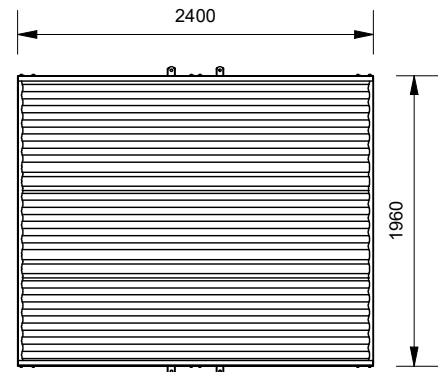

Broad Roof Eat n' Shade

Model 88507/BROAD - Broad Roof Eat n' Shade

DRAFFIN
Street Furniture

The Broad Roof Eat n' Shade offers extended shade from the weather while seating up to 6 people comfortably. A heavy-duty galvanised & powdercoated mild steel frame with a Colourbond curved roof. The table and benches can be specified with aluminium planks or HDPE recycled plastic.

Batten Options

AL Planks - 250mm x 50mm

- ☐ Anodised Aluminium
- ☐ Powdercoated Aluminium
- ☐ Timber-Look Aluminium - Mountain Gum
- ☐ Timber-Look Aluminium - Alpine Ash
- ☐ Timber-Look Aluminium - Ironbark

or

HDPE Sheet - 25mm thick

- ☐ HDPE Recycled Plastic (See Recycled Plastic Colours)

Mounting Options

- ☐ Bolt Down
- ☐ In-Ground Anchors

Other Options

- ☐ Coloured End Caps on Aluminium Planks
- ☐ Chess Board Insert