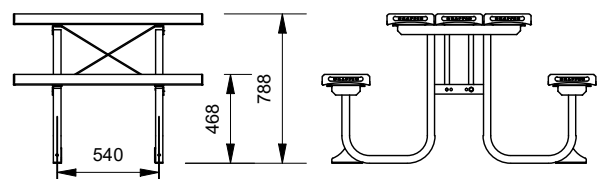

## Table Size

- 1750mm long
- 1000mm long

## Other Options

- Powdercoated Frames (See Colour Guide)
- Umbrella Flange
- Chess Board Insert

115/AL -  
1750mm long  
Standard Aluminium  
Picnic Table

115/AL/1000 -  
1000mm long  
Standard Aluminium  
Picnic Table

115/AL -  
1750mm long  
Standard Aluminium  
Picnic Setting

115/AL/1000 -  
1000mm long  
Standard Aluminium  
Picnic Setting

More information:

Go to the website for spec inspiration.

**115/AL** - Standard Aluminium Picnic Setting  
<https://draffin.com.au/product/standard-picnic-table-aluminium/>