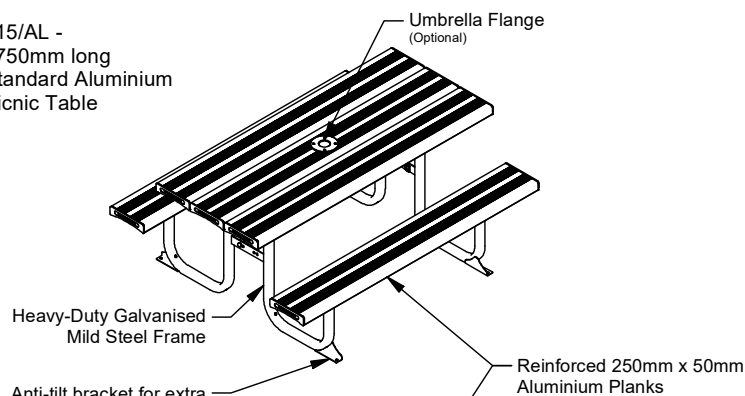

Standard Aluminium Picnic Table

Model 115 - Standard Aluminium Picnic Table

DRAFFIN
Street Furniture

The Standard Aluminium Picnic Table is a sturdy and economical picnic table with reliable 250mm x 50mm aluminium planks for the table and benches. Hot-dip galvanised mild steel frames, braced for extra rigidity making the Standard Aluminium Picnic Table a durable and dependable choice for public placement.

Table Size

- ☐ 1750mm long
- ☐ 1000mm long

Batten Options

Aluminium Planks 250mm x 50mm

- ☐ Anodised Aluminium
- ☐ Powdercoated Aluminium (See Colour Guide)

Mounting Options

- ☐ Bolt Down
- ☐ Freestanding
- ☐ In-Ground Anchors

Other Options

- ☐ Powdercoated Frames (See Colour Guide)
- ☐ Umbrella Flange
- ☐ Chess Board Insert

115/AL -
1750mm long
Standard Aluminium
Picnic Table