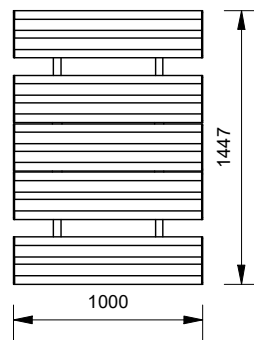

## Table Size

- 1750mm long
- 1000mm long

## Other Options

- Powdercoated Frames (See Colour Guide)
- Umbrella Flange
- Chess Board Insert

115/AL -  
1750mm long  
Standard Aluminium  
Picnic Table

115/AL/1000 -  
1000mm long  
Standard Aluminium  
Picnic Table

115/AL -  
1750mm long  
Standard Aluminium  
Picnic Setting

115/AL/1000 -  
1000mm long  
Standard Aluminium  
Picnic Setting

More information:

Go to the website for spec inspiration.

**115/AL** - Standard Aluminium Picnic Setting  
<https://draffin.com.au/product/standard-picnic-table-aluminium/>