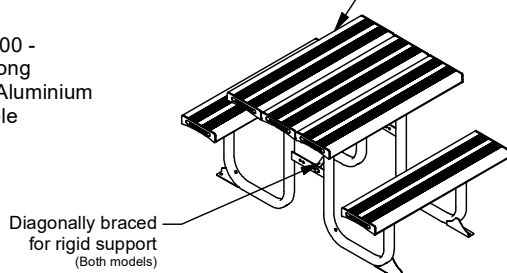

## Mounting Options

- Bolt Down
- Freestanding
- In-Ground Anchors

## Other Options

- Powdercoated Frames (See Colour Guide)
- Umbrella Flange
- Chess Board Insert

115/AL -  
1750mm long  
Standard Aluminium  
Picnic Table

115/AL/1000 -  
1000mm long  
Standard Aluminium  
Picnic Table