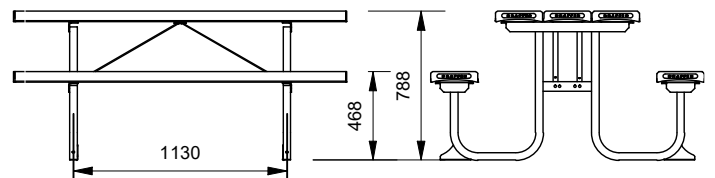

## Table Size

- 1750mm long
- 1000mm long

## Other Options

- Powdercoated Frames (See Colour Guide)
- Umbrella Flange
- Chess Board Insert

115/AL -  
1750mm long  
Standard Aluminium  
Picnic Table

115/AL/1000 -  
1000mm long  
Standard Aluminium  
Picnic Table

115/AL -  
1750mm long  
Standard Aluminium  
Picnic Setting

115/AL/1000 -  
1000mm long  
Standard Aluminium  
Picnic Setting

More information:

Go to the website for spec inspiration.

**115/AL** - Standard Aluminium Picnic Setting  
<https://draffin.com.au/product/standard-picnic-table-aluminium/>