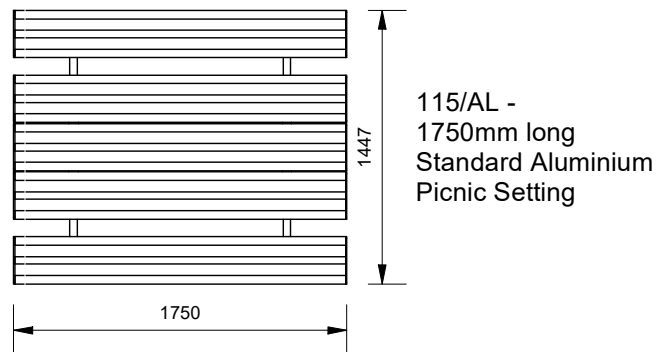

## Table Size

- 1750mm long
- 1000mm long

## Batten Options

Aluminium Planks 250mm x 50mm

- Anodised Aluminium
- Powdercoated Aluminium (See Colour Guide)

## Other Options

- Powdercoated Frames (See Colour Guide)
- Umbrella Flange
- Chess Board Insert

115/AL -  
1750mm long  
Standard Aluminium  
Picnic Table

115/AL/1000 -  
1000mm long  
Standard Aluminium  
Picnic Table