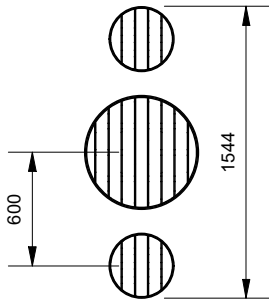

Suggested 600mm Table Configurations