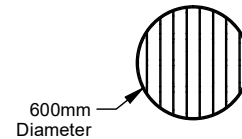

Hepburn Table Settings

89198 - Hepburn Stool
89219 - Hepburn Table
89228 - Hepburn Cafe Table

The Hepburn suite consists of pedestal mounted round top furniture with inset battens. The battens are protected and supported by a heavy duty steel frame with an outer ring. All Hepburn furniture can be configured for bar height, standard height or coffee table applications.

Table Diameter

- ☐ 1100mm (Standard - Model 89219)
- ☐ 600mm (Cafe - Model 29228)

Table Height

- ☐ 430mm (Coffee Table or Platform)
- ☐ 750mm (Standard)
- ☐ 1000mm (Bar Height)

Stool Height

- ☐ 430mm (Standard)
- ☐ 760mm (Bar Stool with footrest)

Frame Material

- ☐ Galvanised Mild Steel
- ☐ 304 Grade Stainless Steel   ☐ Brushed   ☐ Bead Blasted
- ☐ 316 Grade Stainless Steel   ☐ Brushed   ☐ Bead Blasted

Batten Material (See Batten Guide)

65mm x 19mm

- ☐ Spotted Gum Timber
- ☐ Enviroslat Composite
- ☐ Aluminium
- ☐ Powdercoated Aluminium
- ☐ Timber-Look Aluminium - Alpine Ash
- ☐ Timber-Look Aluminium - Ironbark
- ☐ Timber-Look Aluminium - Mountain Gum

Mounting Options

- ☐ Bolt Down
- ☐ Inground
- ☐ Ground Tubes

Other Options

- ☐ Powdercoated Frames
- ☐ Chess Board Insert
- ☐ Umbrella Hole
- ☐ Wheelchair Accessible

600mm Cafe Table (89228)