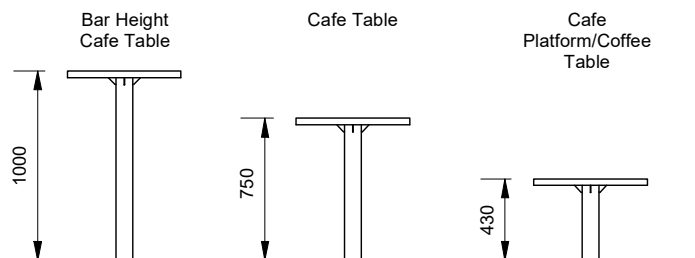

600mm Cafe Table (89228)