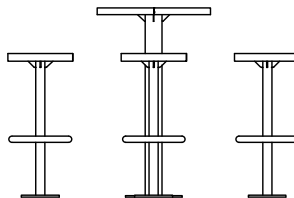

## Suggested 1100mm Table Configurations

Standard Height Table Setting  
(8 Seat)

Bar Height Table Setting  
(8 Seat)

Coffee Table Setting  
(6 Seat)

# Hepburn Table Settings

89198 - Hepburn Stool  
89219 - Hepburn Table  
89228 - Hepburn Cafe Table

**DRAFFIN**  
Street Furniture

## Suggested 600mm Table Configurations

Standard Height Cafe Setting  
(2 Seat)

Bar Height Cafe Setting  
(4 Seat)

Coffee Table Cafe Setting  
(3 Seat)