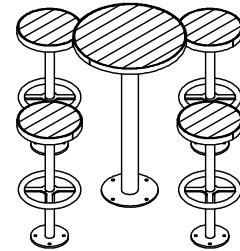

## Suggested 1100mm Table Configurations

Standard Height Table Setting  
(8 Seat)

Bar Height Table Setting  
(8 Seat)

Coffee Table Setting  
(6 Seat)

# Hepburn Table Settings

89198 - Hepburn Stool  
89219 - Hepburn Table  
89228 - Hepburn Cafe Table

**DRAFFIN**  
Street Furniture

## Suggested 600mm Table Configurations

Standard Height Cafe Setting  
(2 Seat)

Bar Height Cafe Setting  
(4 Seat)

Coffee Table Cafe Setting  
(3 Seat)