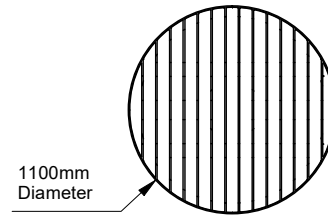

### Batten Material (See Batten Guide)

65mm x 19mm

- Spotted Gum Timber
- Enviroslat Composite
- Aluminium
- Powdercoated Aluminium
- Timber-Look Aluminium - Alpine Ash
- Timber-Look Aluminium - Ironbark
- Timber-Look Aluminium - Mountain Gum

### Mounting Options

- Bolt Down
- Inground
- Ground Tubes

### Other Options

- Powdercoated Frames
- Chess Board Insert
- Umbrella Hole
- Wheelchair Accessible

Hepburn Standard Table Setting  
 (1100mm Round Table 750mm high with 8 x 430mm high Stools)

1100mm Table (89219)