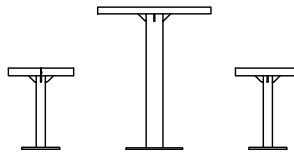

## Suggested 1100mm Table Configurations

Standard Height Table Setting  
(8 Seat)

Bar Height Table Setting  
(8 Seat)

Coffee Table Setting  
(6 Seat)

# Hepburn Table Settings

89198 - Hepburn Stool  
89219 - Hepburn Table  
89228 - Hepburn Cafe Table

**DRAFFIN**  
Street Furniture

## Suggested 600mm Table Configurations

Standard Height Cafe Setting  
(2 Seat)

Bar Height Cafe Setting  
(4 Seat)

Coffee Table Cafe Setting  
(3 Seat)