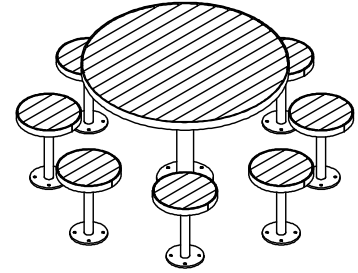

### Other Options

- Powdercoated Frames
- Chess Board Insert
- Umbrella Hole
- Wheelchair Accessible

Hepburn Standard Table Setting  
 (1100mm Round Table 750mm high with 8 x 430mm high Stools)

1100mm Table (89219)

# Hepburn Table Settings

89198 - Hepburn Stool  
89219 - Hepburn Table  
89228 - Hepburn Cafe Table

**DRAFFIN**  
Street Furniture

## Suggested 1100mm Table Configurations

Standard Height Table Setting  
(8 Seat)

Bar Height Table Setting  
(8 Seat)

Coffee Table Setting  
(6 Seat)