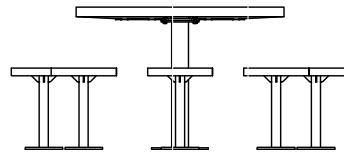

### Other Options

- Powdercoated Frames
- Chess Board Insert
- Umbrella Hole
- Wheelchair Accessible

Hepburn Standard Table Setting  
 (1100mm Round Table 750mm high with 8 x 430mm high Stools)

1100mm Table (89219)

# Hepburn Table Settings

89198 - Hepburn Stool  
89219 - Hepburn Table  
89228 - Hepburn Cafe Table

**DRAFFIN**  
Street Furniture

## Suggested 1100mm Table Configurations

Standard Height Table Setting  
(8 Seat)

Bar Height Table Setting  
(8 Seat)

Coffee Table Setting  
(6 Seat)