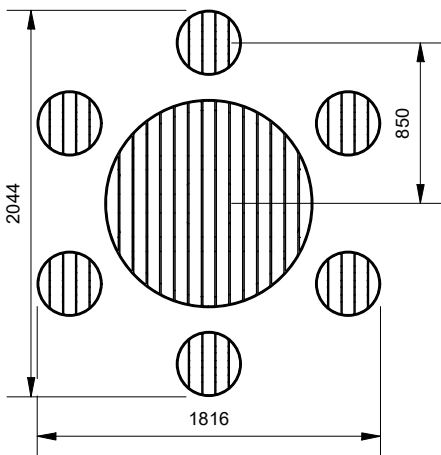

### Table Diameter

- 1100mm (Standard - Model 89219)
- 600mm (Cafe - Model 29228)

### Stool Height

- 430mm (Standard)
- 760mm (Bar Stool with footrest)

# Hepburn Table Settings

89198 - Hepburn Stool  
89219 - Hepburn Table  
89228 - Hepburn Cafe Table

**DRAFFIN**  
Street Furniture

## Suggested 1100mm Table Configurations

Standard Height Table Setting  
(8 Seat)

Bar Height Table Setting  
(8 Seat)

Coffee Table Setting  
(6 Seat)