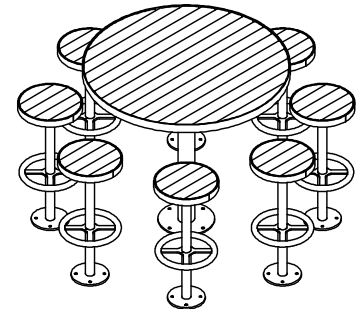

### Stool Height

- 430mm (Standard)
- 760mm (Bar Stool with footrest)

### Other Options

- Powdercoated Frames
- Chess Board Insert
- Umbrella Hole
- Wheelchair Accessible

Hepburn Standard Table Setting  
 (1100mm Round Table 750mm high with 8 x 430mm high Stools)

1100mm Table (89219)

# Hepburn Table Settings

89198 - Hepburn Stool  
89219 - Hepburn Table  
89228 - Hepburn Cafe Table

**DRAFFIN**  
Street Furniture

## Suggested 1100mm Table Configurations

Standard Height Table Setting  
(8 Seat)

Bar Height Table Setting  
(8 Seat)

Coffee Table Setting  
(6 Seat)