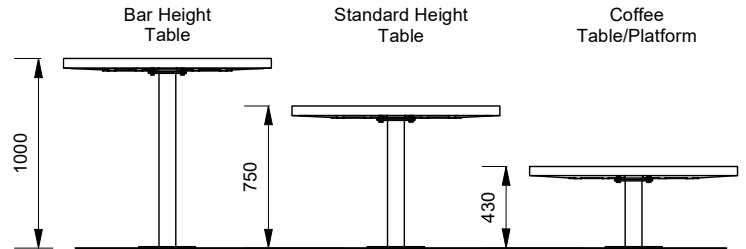

### Table Height

- 430mm (Coffee Table or Platform)
- 750mm (Standard)
- 1000mm (Bar Height)

### Stool Height

- 430mm (Standard)
- 760mm (Bar Stool with footrest)

### Mounting Options

- Bolt Down
- Inground
- Ground Tubes

### Other Options

- Powdercoated Frames
- Chess Board Insert
- Umbrella Hole
- Wheelchair Accessible

Hepburn Standard Table Setting  
 (1100mm Round Table 750mm high with 8 x 430mm high Stools)

1100mm Table (89219)