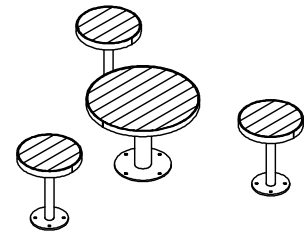

# Hepburn Table Settings

89198 - Hepburn Stool  
89219 - Hepburn Table  
89228 - Hepburn Cafe Table

**DRAFFIN**  
Street Furniture

## Suggested 600mm Table Configurations

Standard Height Cafe Setting  
(2 Seat)

Bar Height Cafe Setting  
(4 Seat)

Coffee Table Cafe Setting  
(3 Seat)