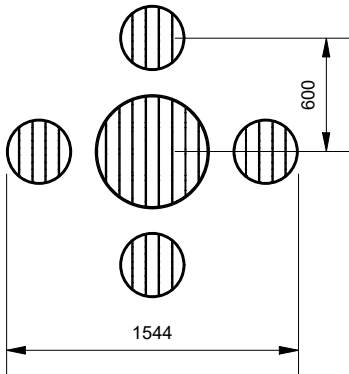

### Table Diameter

- 1100mm (Standard - Model 89219)
- 600mm (Cafe - Model 29228)

## Suggested 1100mm Table Configurations

Standard Height Table Setting  
(8 Seat)

Bar Height Table Setting  
(8 Seat)

Coffee Table Setting  
(6 Seat)

# Hepburn Table Settings

89198 - Hepburn Stool  
89219 - Hepburn Table  
89228 - Hepburn Cafe Table

**DRAFFIN**  
Street Furniture

## Suggested 600mm Table Configurations

Standard Height Cafe Setting  
(2 Seat)

Bar Height Cafe Setting  
(4 Seat)

Coffee Table Cafe Setting  
(3 Seat)