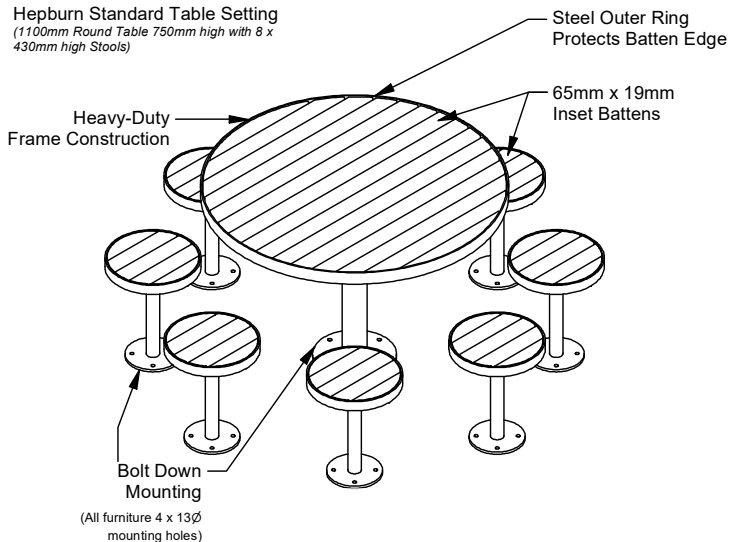

### Table Diameter

- 1100mm (Standard - Model 89219)
- 600mm (Cafe - Model 29228)

### Stool Height

- 430mm (Standard)
- 760mm (Bar Stool with footrest)

### Batten Material (See Batten Guide)

65mm x 19mm

- Spotted Gum Timber
- Enviroslat Composite
- Aluminium
- Powdercoated Aluminium
- Timber-Look Aluminium - Alpine Ash
- Timber-Look Aluminium - Ironbark
- Timber-Look Aluminium - Mountain Gum

### Other Options

- Powdercoated Frames
- Chess Board Insert
- Umbrella Hole
- Wheelchair Accessible

Hepburn Standard Table Setting  
 (1100mm Round Table 750mm high with 8 x 430mm high Stools)

1100mm Table (89219)