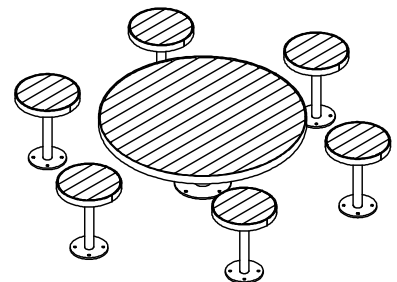

# Hepburn Table Settings

89198 - Hepburn Stool  
89219 - Hepburn Table  
89228 - Hepburn Cafe Table

**DRAFFIN**  
Street Furniture

## Suggested 1100mm Table Configurations

Standard Height Table Setting  
(8 Seat)

Bar Height Table Setting  
(8 Seat)

Coffee Table Setting  
(6 Seat)