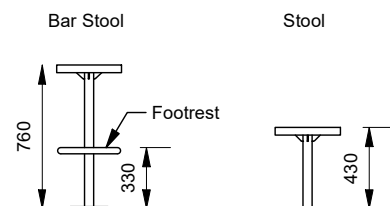

Stool (89198)