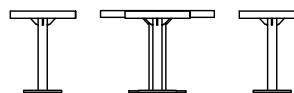

## Suggested 600mm Table Configurations

Standard Height Cafe Setting  
(2 Seat)

Bar Height Cafe Setting  
(4 Seat)

Coffee Table Cafe Setting  
(3 Seat)