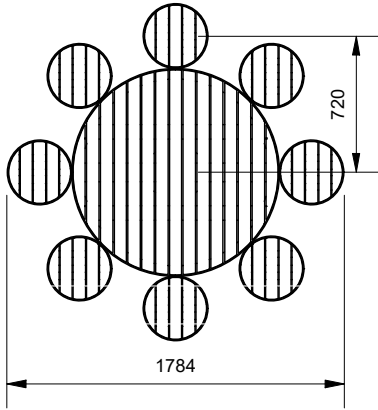

Hepburn Table Settings

89198 - Hepburn Stool
89219 - Hepburn Table
89228 - Hepburn Cafe Table

DRAFFIN
Street Furniture

Suggested 1100mm Table Configurations