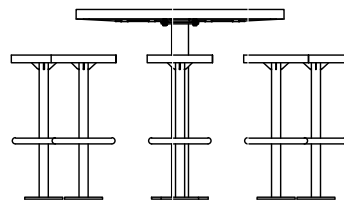

### Other Options

- Powdercoated Frames
- Chess Board Insert
- Umbrella Hole
- Wheelchair Accessible

Hepburn Standard Table Setting  
 (1100mm Round Table 750mm high with 8 x 430mm high Stools)

1100mm Table (89219)

# Hepburn Table Settings

89198 - Hepburn Stool  
89219 - Hepburn Table  
89228 - Hepburn Cafe Table

**DRAFFIN**  
Street Furniture

## Suggested 1100mm Table Configurations

Standard Height Table Setting  
(8 Seat)

Bar Height Table Setting  
(8 Seat)

Coffee Table Setting  
(6 Seat)