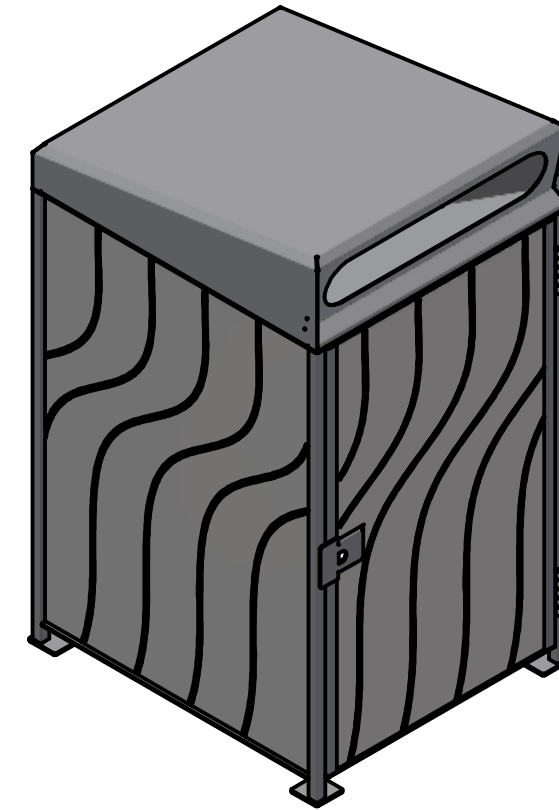

900 Series Recycled Plastic Panel Routed Patterns

Draffin Street Furniture's standard 900 series Bin Surround frames are clad with 65mm x 19mm battens. However, for further styling choice you can choose 19mm thick Recycled Plastic HDPE panels made from 100% post-industrial polymers. This hardy material is totally waterproof and resistant to most chemicals and UV light, wont rot, split or crack and therefore requires little to no maintenance. The material is available in 10 bright colours.

For further styling choice on HDPE panels, there are routed pattern options that can enhance the appearance of the bin surround if required. Below are Draffin Street Furniture's current standard patterns that can be selected when choosing HDPE panels.

Blank Panel

Slatted Pattern

Swish Pattern

Lattice Pattern