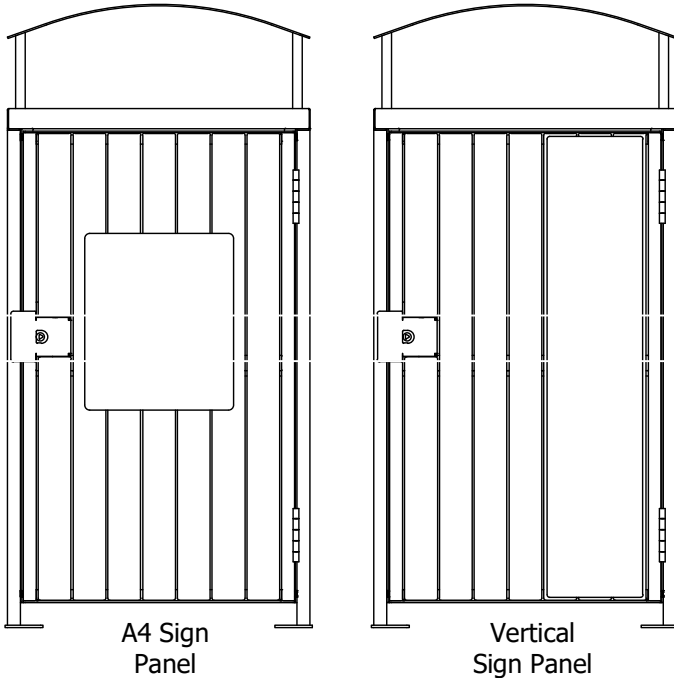

Sign panel variations including sticker

120lt Canopy Cover Opening

(Under curved canopy)

- Mirror polished 304 grade Stainless Steel cover
- scratch resistant
 - easy to clean

HDPE Recycled Plastic Panels