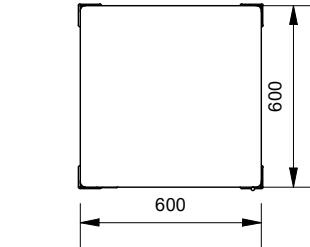

More information:
Go to the website for spec inspiration.

916 - 120lt 900 Series Canopy Cover Bin Surround
<https://draffin.com.au/product/900-series-canopy-timber-clad-bin-surround/>

Colour Guide
<https://draffin.com.au/colour-guide/>

Signage Guide
<https://draffin.com.au/signage-guide/>

Batten Guide
<https://draffin.com.au/batten-guide/>

Stainless Steel Guide
<https://draffin.com.au/stainless-steel-guide/>

Recycled HDPE Plastic Guide
<https://draffin.com.au/recycled-plastic-colour-chart/>