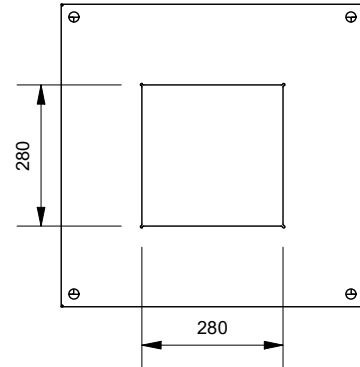

120lt Canopy Cover Opening

(Under curved canopy)

1. Mirror polished 304 grade Stainless Steel cover
2. scratch resistant
   - easy to clean