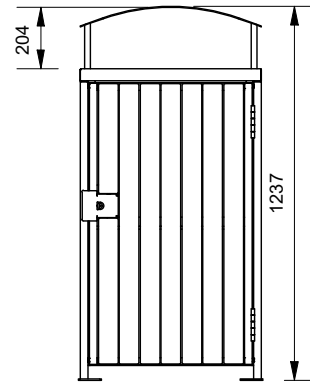

900 Series Canopy Cover 120lt Bin Surround

Model 916 - 900 Series Canopy Cover 120lt Bin Surround

DRAFFIN
Street Furniture

900 series Bin Surrounds with a Canopy Cover give great access to the opening while keeping the weather out. The mirror polished stainless steel cover offers a large opening that is easy to keep clean. 900 Series Bin Surrounds have a fully welded frame for strength and are clad with battens to soften their appearance.

Size

- ☐ 120lt

Cover Style

- ☐ Stainless Steel Flat Cover with Canopy

Canopy Material

- ☐ Powdercoated Mild Steel (See Colour Guide)
- ☐ 304 Stainless Steel
- ☐ 316 Stainless Steel

Frame Material

- ☐ Powdercoated Mild Steel (See Colour Guide)
- ☐ 304 Stainless Steel
- ☐ 316 Stainless Steel

Batten Material (See Batten Guide)

65mm x 19mm

1. ☐ Spotted Gum
   - ☐ Enviroslat
   - ☐ Anodised Aluminium
   - ☐ Powdercoated Aluminium (See Colour Guide)
   - ☐ Timber-Look Aluminium - Alpine Ash
   - ☐ Timber-Look Aluminium - Mountain Gum
   - ☐ Timber-Look Aluminium - Ironbark
2. or
3. ☐ Recycled HDPE Panels - Plain (See Recycled Plastic Colour Guide)
   - ☐ Recycled HDPE Panels - Routed Pattern (See Pattern Guide)

Other Options

- ☐ Communication Signage (See Signage Guide)
- ☐ Dog Bag Dispenser (External Mounted - Model 88737)

More information:
Go to the website for spec inspiration.

916 - 120lt 900 Series Canopy Cover Bin Surround
<https://draffin.com.au/product/900-series-canopy-timber-clad-bin-surround/>

Colour Guide
<https://draffin.com.au/colour-guide/>

Signage Guide
<https://draffin.com.au/signage-guide/>

Batten Guide
<https://draffin.com.au/batten-guide/>

Stainless Steel Guide
<https://draffin.com.au/stainless-steel-guide/>

Recycled HDPE Plastic Guide
<https://draffin.com.au/recycled-plastic-colour-chart/>