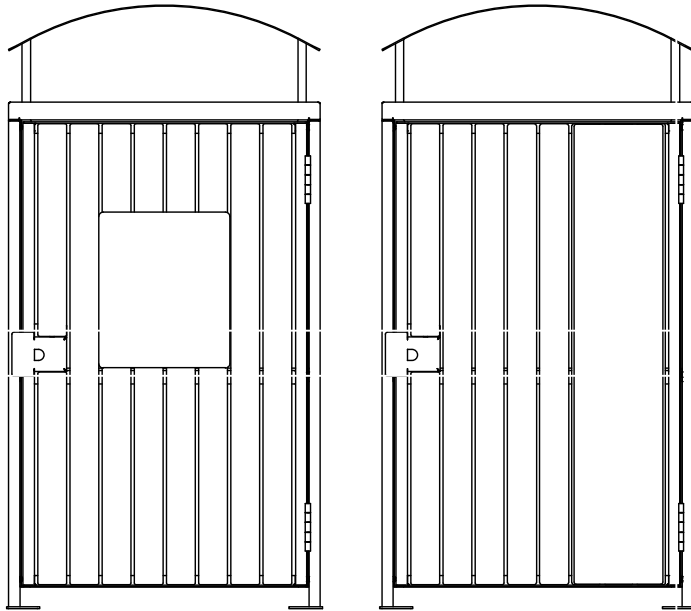

900 Series Canopy Cover 120lt Bin Surround

Model 916 - 900 Series Canopy Cover 120lt Bin Surround

DRAFFIN
Street Furniture

900 series Bin Surrounds with a Canopy Cover give great access to the opening while keeping the weather out. The mirror polished stainless steel cover offers a large opening that is easy to keep clean. 900 Series Bin Surrounds have a fully welded frame for strength and are clad with battens to soften their appearance.

Recycled HDPE Plastic Guide
<https://draffin.com.au/recycled-plastic-colour-chart/>

900 Series Canopy Cover 240lt Bin Surround

Model 936 - 900 Series Canopy Cover 240lt Bin Surround

Signage options for 900 Series Bin Surrounds

Sign panel variations including sticker

A4 Sign
Panel

Vertical
Sign Panel

240lt Canopy Cover Opening

(Under curved canopy)

- Mirror polished 304 grade Stainless Steel cover
- scratch resistant
 - easy to clean