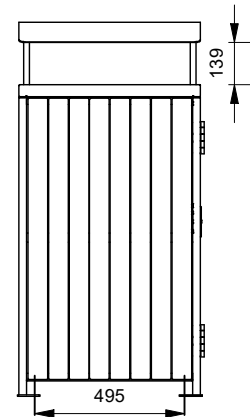

More information:
Go to the website for spec inspiration.

916 - 120lt 900 Series Canopy Cover Bin Surround
<https://draffin.com.au/product/900-series-canopy-timber-clad-bin-surround/>

Colour Guide
<https://draffin.com.au/colour-guide/>

Signage Guide
<https://draffin.com.au/signage-guide/>

Batten Guide
<https://draffin.com.au/batten-guide/>

Stainless Steel Guide
<https://draffin.com.au/stainless-steel-guide/>

Recycled HDPE Plastic Guide
<https://draffin.com.au/recycled-plastic-colour-chart/>