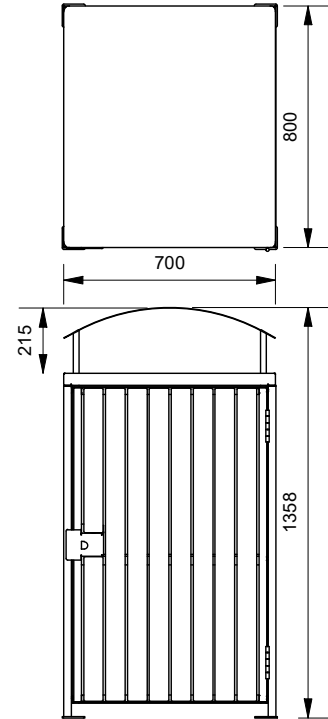

900 Series Canopy Cover 240lt Bin Surround

Model 936 - 900 Series Canopy Cover 240lt Bin Surround

DRAFFIN
Street Furniture

900 series Bin Surrounds with a Canopy Cover give great access to the opening while keeping the weather out. The mirror polished stainless steel cover offers a large opening that is easy to keep clean. 900 Series Bin Surrounds have a fully welded frame for strength and are clad with battens to soften their appearance.

Size

- ☐ 240lt

Cover Style

- ☐ Stainless Steel Flat Cover with Canopy

Canopy Material

- ☐ Powdercoated Mild Steel (See Colour Guide)
- ☐ 304 Stainless Steel
- ☐ 316 Stainless Steel

Frame Material

- ☐ Powdercoated Mild Steel (See Colour Guide)
- ☐ 304 Stainless Steel
- ☐ 316 Stainless Steel

Batten Material (See Batten Guide)

65mm x 19mm

1. ☐ Spotted Gum
   - ☐ Enviroslat
   - ☐ Anodised Aluminium
   - ☐ Powdercoated Aluminium (See Colour Guide)
   - ☐ Timber-Look Aluminium - Alpine Ash
   - ☐ Timber-Look Aluminium - Mountain Gum
   - ☐ Timber-Look Aluminium - Ironbark
2. or
3. ☐ Recycled HDPE Panels - Plain (See Recycled Plastic Colour Guide)
   - ☐ Recycled HDPE Panels - Routed Pattern (See Pattern Guide)

Other Options

- ☐ Communication Signage (See Signage Guide)
- ☐ Dog Bag Dispenser (External Mounted - Model 88737)

More information:
Go to the website for spec inspiration.

936 - 240lt 900 Series Canopy Cover Bin Surround
<https://draffin.com.au/product/900-series-canopy-timber-clad-bin-surround/>

Colour Guide
<https://draffin.com.au/colour-guide/>

Signage Guide
<https://draffin.com.au/signage-guide/>

Batten Guide
<https://draffin.com.au/batten-guide/>

Stainless Steel Guide
<https://draffin.com.au/stainless-steel-guide/>

Recycled HDPE Plastic Guide
<https://draffin.com.au/recycled-plastic-colour-chart/>