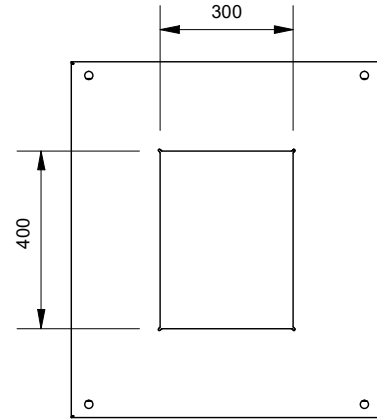

Sign panel variations including sticker

A4 Sign
Panel

Vertical
Sign Panel

240lt Canopy Cover Opening

(Under curved canopy)

- Mirror polished 304 grade Stainless Steel cover
- scratch resistant
 - easy to clean