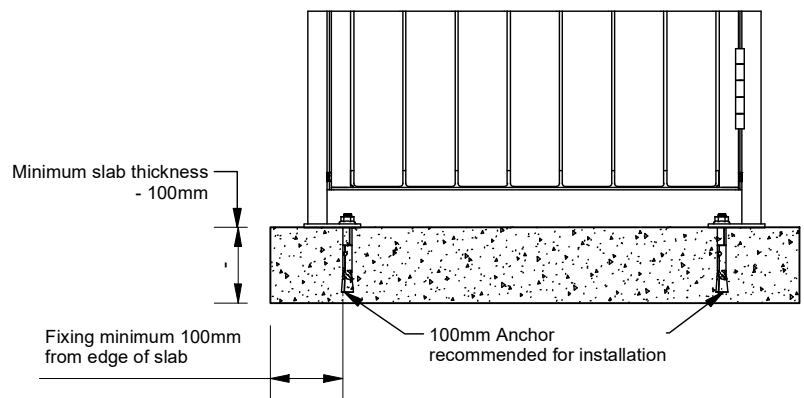

Installation Detail