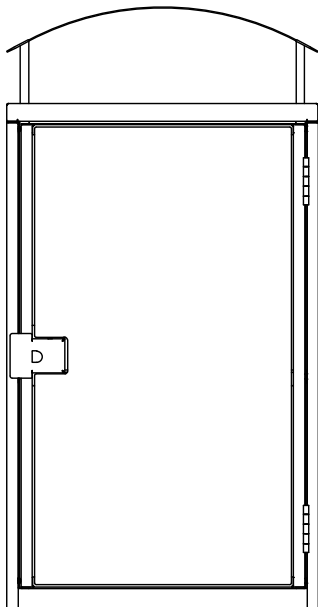

HDPE Recycled Plastic Panels

(In place of battens)

Plain panels (standard)
or routed patterns
available
(See pattern Guide)