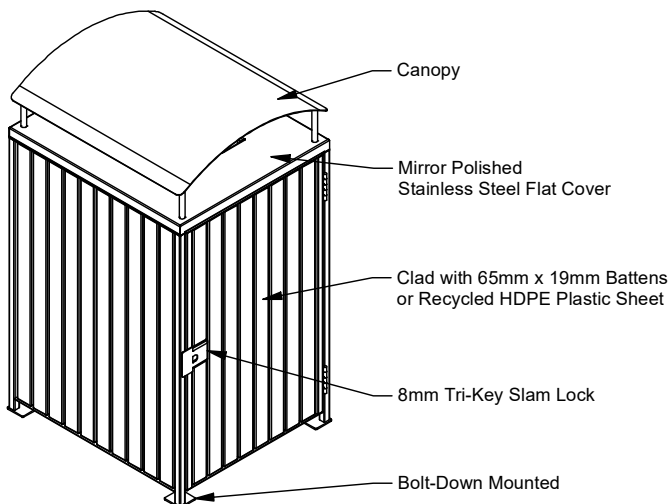

900 Series Canopy Cover 240lt Bin Surround

Model 936 - 900 Series Canopy Cover 240lt Bin Surround

DRAFFIN
Street Furniture

900 series Bin Surrounds with a Canopy Cover give great access to the opening while keeping the weather out. The mirror polished stainless steel cover offers a large opening that is easy to keep clean. 900 Series Bin Surrounds have a fully welded frame for strength and are clad with battens to soften their appearance.

Size

- ☐ 240lt

Cover Style

- ☐ Stainless Steel Flat Cover with Canopy

Canopy Material

- ☐ Powdercoated Mild Steel (See Colour Guide)
- ☐ 304 Stainless Steel
- ☐ 316 Stainless Steel

Frame Material

- ☐ Powdercoated Mild Steel (See Colour Guide)
- ☐ 304 Stainless Steel
- ☐ 316 Stainless Steel

Batten Material (See Batten Guide)

65mm x 19mm

1. ☐ Spotted Gum
   - ☐ Enviroslat
   - ☐ Anodised Aluminium
   - ☐ Powdercoated Aluminium (See Colour Guide)
   - ☐ Timber-Look Aluminium - Alpine Ash
   - ☐ Timber-Look Aluminium - Mountain Gum
   - ☐ Timber-Look Aluminium - Ironbark
2. or
3. ☐ Recycled HDPE Panels - Plain (See Recycled Plastic Colour Guide)
   - ☐ Recycled HDPE Panels - Routed Pattern (See Pattern Guide)

Other Options

- ☐ Communication Signage (See Signage Guide)
- ☐ Dog Bag Dispenser (External Mounted - Model 88737)

More information:
Go to the website for spec inspiration.

936 - 240lt 900 Series Canopy Cover Bin Surround
<https://draffin.com.au/product/900-series-canopy-timber-clad-bin-surround/>

Colour Guide
<https://draffin.com.au/colour-guide/>

Signage Guide
<https://draffin.com.au/signage-guide/>

Batten Guide
<https://draffin.com.au/batten-guide/>

Stainless Steel Guide
<https://draffin.com.au/stainless-steel-guide/>

Recycled HDPE Plastic Guide
<https://draffin.com.au/recycled-plastic-colour-chart/>