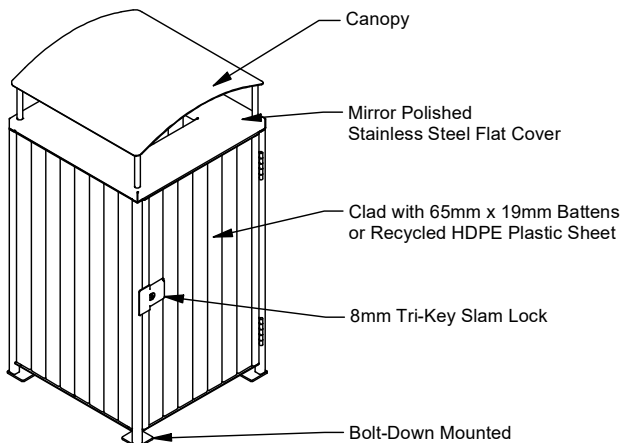

900 Series Canopy Cover 120lt Bin Surround

Model 916 - 900 Series Canopy Cover 120lt Bin Surround

DRAFFIN
Street Furniture

900 series Bin Surrounds with a Canopy Cover give great access to the opening while keeping the weather out. The mirror polished stainless steel cover offers a large opening that is easy to keep clean. 900 Series Bin Surrounds have a fully welded frame for strength and are clad with battens to soften their appearance.

Size

- ☐ 120lt

Cover Style

- ☐ Stainless Steel Flat Cover with Canopy

Canopy Material

- ☐ Powdercoated Mild Steel (See Colour Guide)
- ☐ 304 Stainless Steel
- ☐ 316 Stainless Steel

Frame Material

- ☐ Powdercoated Mild Steel (See Colour Guide)
- ☐ 304 Stainless Steel
- ☐ 316 Stainless Steel

Batten Material (See Batten Guide)

65mm x 19mm

1. ☐ Spotted Gum
   - ☐ Enviroslat
   - ☐ Anodised Aluminium
   - ☐ Powdercoated Aluminium (See Colour Guide)
   - ☐ Timber-Look Aluminium - Alpine Ash
   - ☐ Timber-Look Aluminium - Mountain Gum
   - ☐ Timber-Look Aluminium - Ironbark
2. or
3. ☐ Recycled HDPE Panels - Plain (See Recycled Plastic Colour Guide)
   - ☐ Recycled HDPE Panels - Routed Pattern (See Pattern Guide)

Other Options

- ☐ Communication Signage (See Signage Guide)
- ☐ Dog Bag Dispenser (External Mounted - Model 88737)

More information:
Go to the website for spec inspiration.

916 - 120lt 900 Series Canopy Cover Bin Surround
<https://draffin.com.au/product/900-series-canopy-timber-clad-bin-surround/>

Colour Guide
<https://draffin.com.au/colour-guide/>

Signage Guide
<https://draffin.com.au/signage-guide/>

Batten Guide
<https://draffin.com.au/batten-guide/>

Stainless Steel Guide
<https://draffin.com.au/stainless-steel-guide/>

Recycled HDPE Plastic Guide
<https://draffin.com.au/recycled-plastic-colour-chart/>