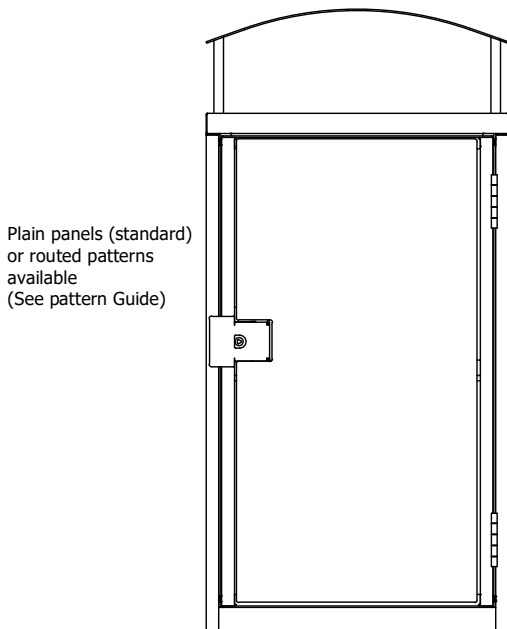

HDPE Recycled Plastic Panels

(In place of battens)