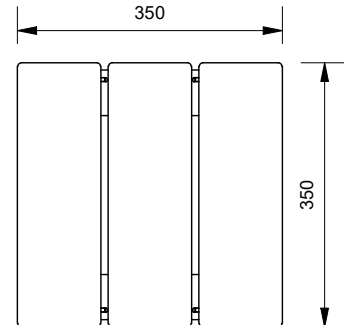

## Batten Material (See batten guide)

110mm x 30mm

- Spotted Gum
- Enviroslat
- Anodised Aluminium
- Powdercoated Aluminium (See colour guide)
- Timber-Look Aluminium - Alpine Ash
- Timber-Look Aluminium - Mountain Gum
- Timber-Look Aluminium - Ironbark