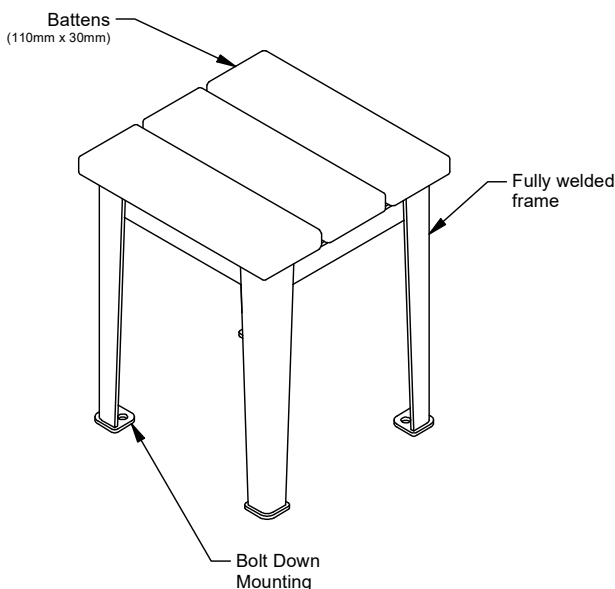

Other Options

- ☐ Powdercoat Frames

More information:
Go to the website for spec inspiration.
89077/350 - Glenelg Stool
<https://draffin.com.au/product/glenelg-stool/>

Batten Guide
<https://draffin.com.au/batten-guide/>

Colour and Plinth Guide
<https://draffin.com.au/colour-guide/>

Stainless Steel Guide
<https://draffin.com.au/stainless-steel-guide/>

DDA guide
<https://draffin.com.au/dda/>