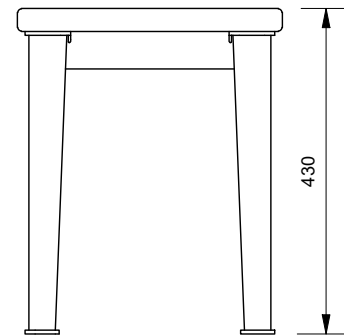

Other Options

- ☐ Powdercoat Frames

More information:
Go to the website for spec inspiration.
89077/350 - Glenelg Stool
<https://draffin.com.au/product/glenelg-stool/>

Batten Guide
<https://draffin.com.au/batten-guide/>

Colour and Plinth Guide
<https://draffin.com.au/colour-guide/>

Stainless Steel Guide
<https://draffin.com.au/stainless-steel-guide/>

DDA guide
<https://draffin.com.au/dda/>