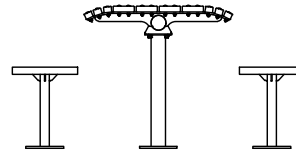

## Suggested Table Configurations

Pictured are suggestions of other Draffin Street Furniture seats, benches and stools that co-ordinate with the Airlie Cafe Table

### Airlie Cafe Setting with Airlie Seats

89050/FS/600 -  
Airlie Seat

89052/600 -  
Cafe Table

89050/FS/600 -  
Airlie Seat

### Airlie Cafe Setting with Hepburn Stools

89198 -  
Hepburn Stool

89052/600 -  
Cafe Table

89198 -  
Hepburn Stool