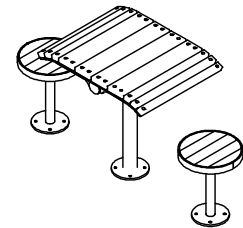

## Suggested Table Configurations

Pictured are suggestions of other Draffin Street Furniture seats, benches and stools that co-ordinate with the Airlie Cafe Table

### Airlie Cafe Setting with Airlie Seats

89050/FS/600 -  
Airlie Seat

89052/600 -  
Cafe Table

89050/FS/600 -  
Airlie Seat

### Airlie Cafe Setting with Hepburn Stools

89198 -  
Hepburn Stool

89052/600 -  
Cafe Table

89198 -  
Hepburn Stool