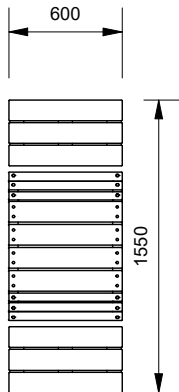

Airlie Cafe Setting with Glenelg Slim Benches

89077 - Glenelg
Slim Bench

89052/600 -
Cafe Table

89077 - Glenelg
Slim Bench