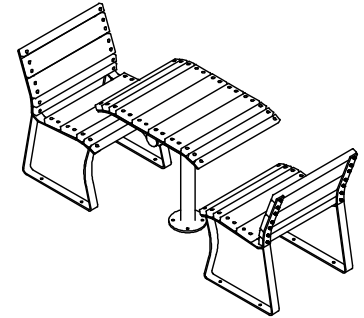

# Airlie Cafe Table

89052/600 - Airlie Cafe Table

**DRAFFIN**  
Street Furniture

Airlie Cafe Table is post mounted for bolt-down or in-ground installation. Two timber profiles are used to create a unique table with curved edges. Blend with commercial grade seats to create a setting. The Airlie range provides plenty of standard options to suit a wide variety of open space applications.

## Suggested Table Configurations

Pictured are suggestions of other Draffin Street Furniture seats, benches and stools that co-ordinate with the Airlie Cafe Table

### Airlie Cafe Setting with Airlie Seats

89050/FS/600 -  
Airlie Seat

89052/600 -  
Cafe Table

89050/FS/600 -  
Airlie Seat