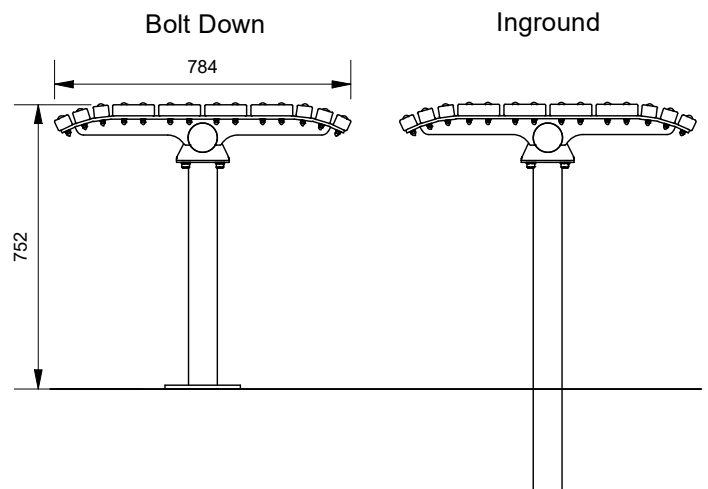

Airlie Cafe Table

89052/600 - Airlie Cafe Table

DRAFFIN
Street Furniture

Airlie Cafe Table is post mounted for bolt-down or in-ground installation. Two timber profiles are used to create a unique table with curved edges. Blend with commercial grade seats to create a setting. The Airlie range provides plenty of standard options to suit a wide variety of open space applications.

Batten Material (See batten guide)

110mm x 30mm & 40mm x 30mm

- ☐ Spotted Gum
- ☐ Enviroslat
- ☐ Anodised Aluminium
- ☐ Powdercoated Aluminium (See colour guide)
- ☐ Timber-Look Aluminium - Alpine Ash
- ☐ Timber-Look Aluminium - Mountain Gum
- ☐ Timber-Look Aluminium - Ironbark

Frame Material

- ☐ Galvanised Mild Steel
- ☐ 304 Stainless Steel
- ☐ 316 Stainless Steel

Mounting Options

- ☐ Bolt Down
- ☐ Ground Tubes (Inground)
- ☐ Inground

Other Options

- ☐ Powdercoat Frames
- ☐ DDA Options
- ☐ Chess Board Insert

More information:
Go to the website for spec inspiration.
89052/600 - Airlie Cafe Table
<https://draffin.com.au/product/airlie-cafe-setting/>

Batten Guide
<https://draffin.com.au/batten-guide/>

Colour and Plinth Guide
<https://draffin.com.au/colour-guide/>

Stainless Steel Guide
<https://draffin.com.au/stainless-steel-guide/>

DDA guide
<https://draffin.com.au/dda/>