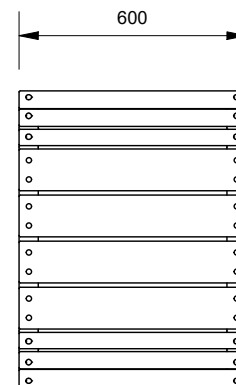

Other Options

- ☐ Powdercoat Frames
- ☐ DDA Options
- ☐ Chess Board Insert

More information:
Go to the website for spec inspiration.
89052/600 - Airlie Cafe Table
<https://draffin.com.au/product/airlie-cafe-setting/>

Batten Guide
<https://draffin.com.au/batten-guide/>

Colour and Plinth Guide
<https://draffin.com.au/colour-guide/>

Stainless Steel Guide
<https://draffin.com.au/stainless-steel-guide/>

DDA guide
<https://draffin.com.au/dda/>