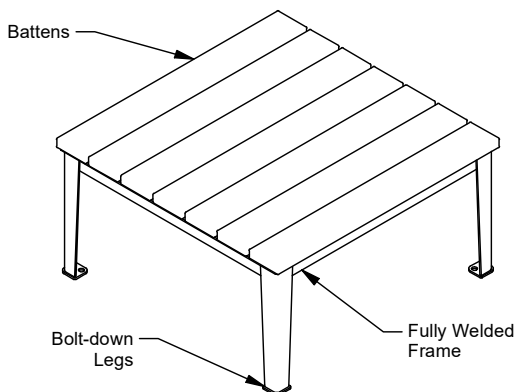

Batten Material (See batten guide)

110mm x 30mm

- Spotted Gum
- Enviroslat
- Anodised Aluminium
- Powdercoated Aluminium (See colour guide)
- Timber-Look Aluminium - Alpine Ash
- Timber-Look Aluminium - Mountain Gum
- Timber-Look Aluminium - Ironbark

Frame Material

- Galvanised Mild Steel
- 304 Stainless Steel
- 316 Stainless Steel

Mounting Options

- Bolt Down

Other Options

- Powdercoat Frames
- Chess Board Insert

Suggested Configurations

89080 - Glenelg Low Table with
89077 - Glenelg Slim Benches x 4