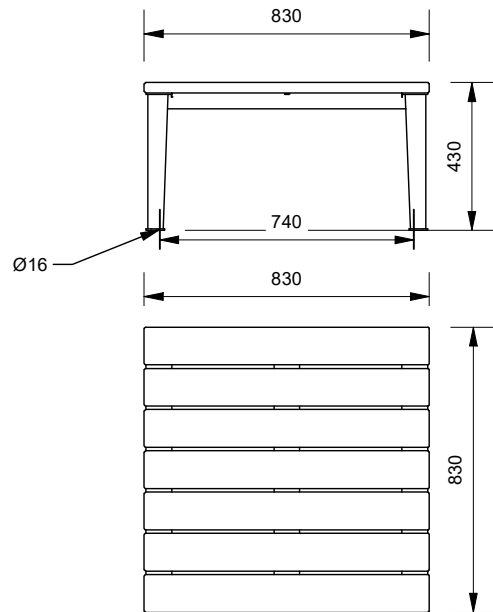

Frame Material

- Galvanised Mild Steel
- 304 Stainless Steel
- 316 Stainless Steel

Mounting Options

- Bolt Down

Other Options

- Powdercoat Frames
- Chess Board Insert

Suggested Configurations

89080 - Glenelg Low Table with
89077 - Glenelg Slim Benches x 4

89080 - Glenelg Low Table with
89048/600 - Glenelg Chairs x 4

More information:
Go to the website for spec inspiration.
89080 - Glenelg Low Table
<https://draffin.com.au/product/glenelg-low-table/>

Batten Guide
<https://draffin.com.au/batten-guide/>