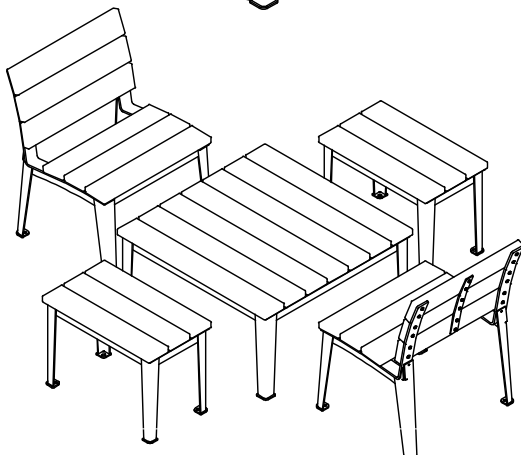

Frame Material

- Galvanised Mild Steel
- 304 Stainless Steel
- 316 Stainless Steel

Mounting Options

- Bolt Down

Other Options

- Powdercoat Frames
- Chess Board Insert

Suggested Configurations

89080 - Glenelg Low Table with
89077 - Glenelg Slim Benches x 4