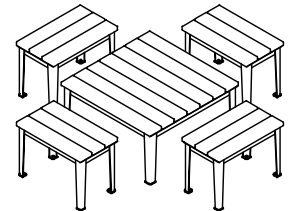

Frame Material

- Galvanised Mild Steel
- 304 Stainless Steel
- 316 Stainless Steel

Mounting Options

- Bolt Down

Other Options

- Powdercoat Frames
- Chess Board Insert

Suggested Configurations

89080 - Glenelg Low Table with
89077 - Glenelg Slim Benches x 4