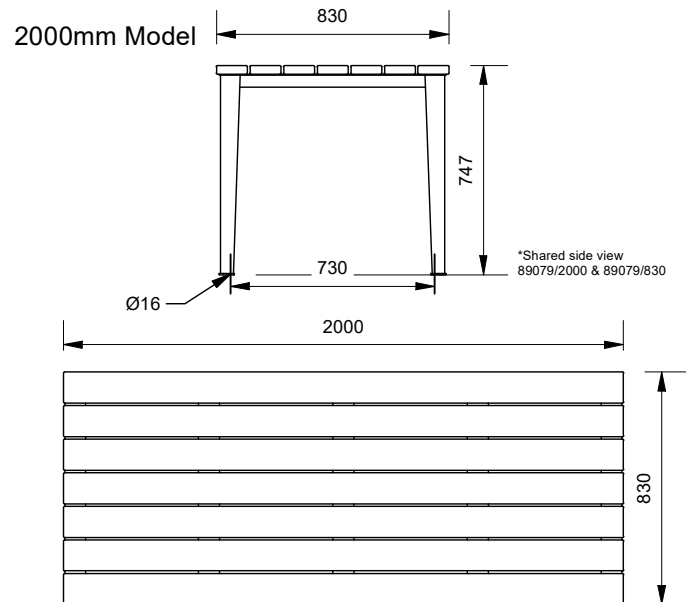

Table Size

- 2000mm
- 830mm

Batten Material (See batten guide)

110mm x 30mm

- Spotted Gum
- Enviroslat
- Anodised Aluminium
- Powdercoated Aluminium (See colour guide)
- Timber-Look Aluminium - Alpine Ash
- Timber-Look Aluminium - Mountain Gum
- Timber-Look Aluminium - Ironbark

Frame Material

- Galvanised Mild Steel
- 304 Stainless Steel
- 316 Stainless Steel

Mounting Options

- Bolt Down

Other Options

- Powdercoat Frames
- DDA Options
- Chess Board Insert

More information:
Go to the website for spec inspiration.
89079 - Glenelg Table
<https://draffin.com.au/product/glenelg-table-setting/>