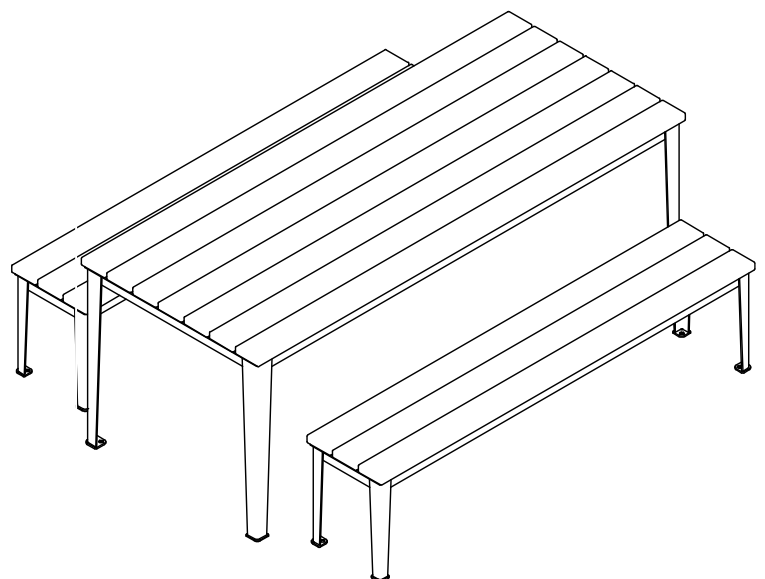

Table Size

- 2000mm
- 830mm

Batten Material (See batten guide)

110mm x 30mm

- Spotted Gum
- Enviroslat
- Anodised Aluminium
- Powdercoated Aluminium (See colour guide)
- Timber-Look Aluminium - Alpine Ash
- Timber-Look Aluminium - Mountain Gum
- Timber-Look Aluminium - Ironbark

Glenelg Table

89079 - Glenelg Table

Suggested Long Table Configurations

Standard Setting

89077/1750 -
Slim Bench

89079/2000 -
Table

89077/1750 -
Slim Bench

Wheelchair Accessible Setting

89078/2000 -
Wide Bench

89079/2000 -
Table

89078/600 -
Wide Bench

Glenelg Table with Glenelg Wide Benches

89078/1750 -
Wide Bench

89079/2000 -
Table

89078/1750 -
Wide Bench

Standard Setting - Plan