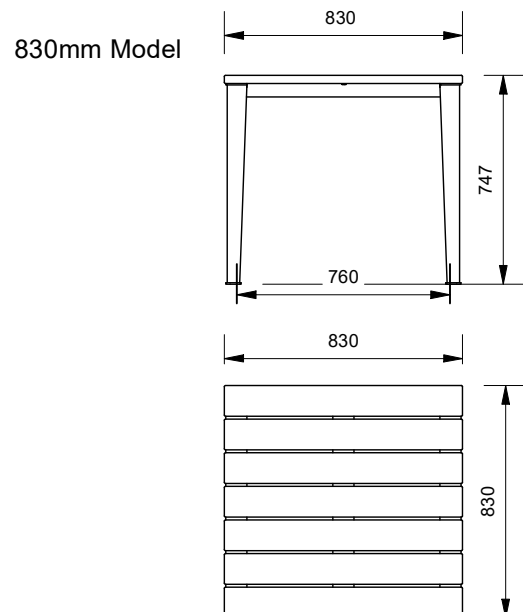

Table Size

- 2000mm
- 830mm

Batten Material (See batten guide)

110mm x 30mm

- Spotted Gum
- Enviroslat
- Anodised Aluminium
- Powdercoated Aluminium (See colour guide)
- Timber-Look Aluminium - Alpine Ash
- Timber-Look Aluminium - Mountain Gum
- Timber-Look Aluminium - Ironbark

Frame Material

- Galvanised Mild Steel
- 304 Stainless Steel
- 316 Stainless Steel

Mounting Options

- Bolt Down

Other Options

- Powdercoat Frames
- DDA Options
- Chess Board Insert

More information:
Go to the website for spec inspiration.
89079 - Glenelg Table
<https://draffin.com.au/product/glenelg-table-setting/>