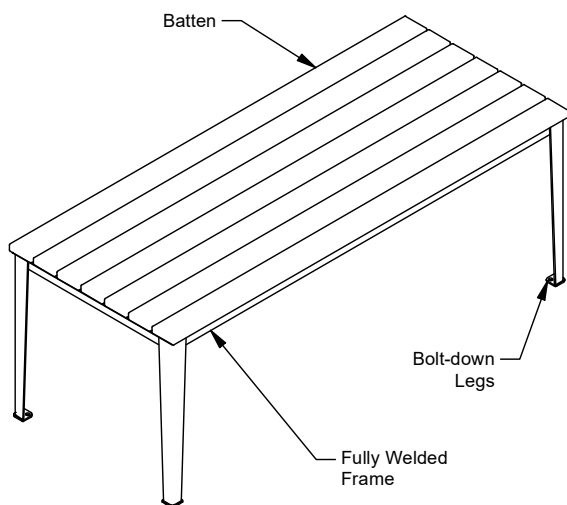

Table Size

- 2000mm
- 830mm

Batten Material (See batten guide)

110mm x 30mm

- Spotted Gum
- Enviroslat
- Anodised Aluminium
- Powdercoated Aluminium (See colour guide)
- Timber-Look Aluminium - Alpine Ash
- Timber-Look Aluminium - Mountain Gum
- Timber-Look Aluminium - Ironbark

Frame Material

- Galvanised Mild Steel
- 304 Stainless Steel
- 316 Stainless Steel

Mounting Options

- Bolt Down

Other Options

- Powdercoat Frames
- DDA Options
- Chess Board Insert

More information:
Go to the website for spec inspiration.
89079 - Glenelg Table
<https://draffin.com.au/product/glenelg-table-setting/>