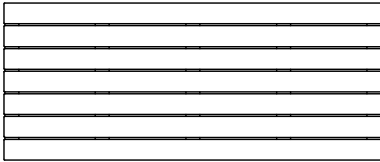

Table Size

- 2000mm
- 830mm

Batten Material (See batten guide)

110mm x 30mm

- Spotted Gum
- Enviroslat
- Anodised Aluminium
- Powdercoated Aluminium (See colour guide)
- Timber-Look Aluminium - Alpine Ash
- Timber-Look Aluminium - Mountain Gum
- Timber-Look Aluminium - Ironbark

Glenelg Table

89079 - Glenelg Table

Suggested Long Table Configurations

Standard Setting

89077/1750 -
Slim Bench

89079/2000 -
Table

89077/1750 -
Slim Bench

Wheelchair Accessible Setting