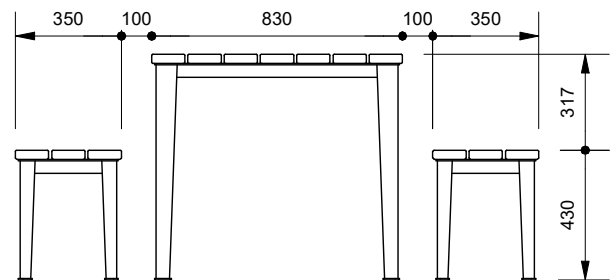

Table Size

- 2000mm
- 830mm

Batten Material (See batten guide)

110mm x 30mm

- Spotted Gum
- Enviroslat
- Anodised Aluminium
- Powdercoated Aluminium (See colour guide)
- Timber-Look Aluminium - Alpine Ash
- Timber-Look Aluminium - Mountain Gum
- Timber-Look Aluminium - Ironbark

Glenelg Table

89079 - Glenelg Table

Suggested Long Table Configurations

Standard Setting

89077/1750 -
Slim Bench

89079/2000 -
Table

89077/1750 -
Slim Bench

Wheelchair Accessible Setting

89078/2000 -
Wide Bench

89079/2000 -
Table

89078/600 -
Wide Bench

Glenelg Table with Glenelg Wide Benches

89078/1750 -
Wide Bench

89079/2000 -
Table

89078/1750 -
Wide Bench

Standard Setting - Plan

Glenelg Table

89079 - Glenelg Table

Suggested Square Table Configurations