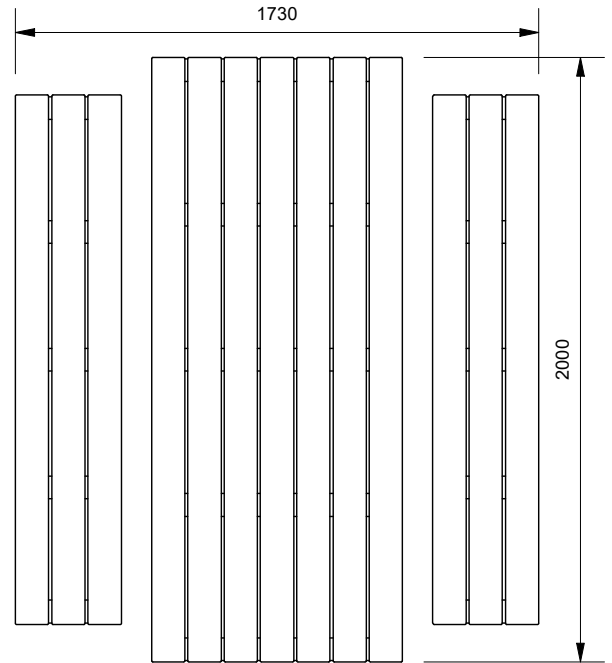

Table Size

- 2000mm
- 830mm

Batten Material (See batten guide)

110mm x 30mm

- Spotted Gum
- Enviroslat
- Anodised Aluminium
- Powdercoated Aluminium (See colour guide)
- Timber-Look Aluminium - Alpine Ash
- Timber-Look Aluminium - Mountain Gum
- Timber-Look Aluminium - Ironbark

Glenelg Table

89079 - Glenelg Table

Suggested Long Table Configurations

Standard Setting

89077/1750 -
Slim Bench

89079/2000 -
Table

89077/1750 -
Slim Bench

Wheelchair Accessible Setting

89078/2000 -
Wide Bench

89079/2000 -
Table

89078/600 -
Wide Bench

Glenelg Table with Glenelg Wide Benches

89078/1750 -
Wide Bench

89079/2000 -
Table

89078/1750 -
Wide Bench

Standard Setting - Plan

Glenelg Table

89079 - Glenelg Table

Suggested Square Table Configurations