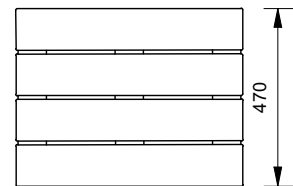

Bench Length

- 1750mm (Standard)
- 600mm

Batten Material (See batten guide)

110mm x 30mm

- Spotted Gum
- Enviroslat
- Anodised Aluminium
- Powdercoated Aluminium (See colour guide)
- Timber-Look Aluminium - Alpine Ash
- Timber-Look Aluminium - Mountain Gum
- Timber-Look Aluminium - Ironbark

Frame Material

- Galvanised Mild Steel
- 304 Stainless Steel
- 316 Stainless Steel

Mounting Options

- Bolt Down

Other Options

- Powdercoat Frames

1750mm Model

600mm Model