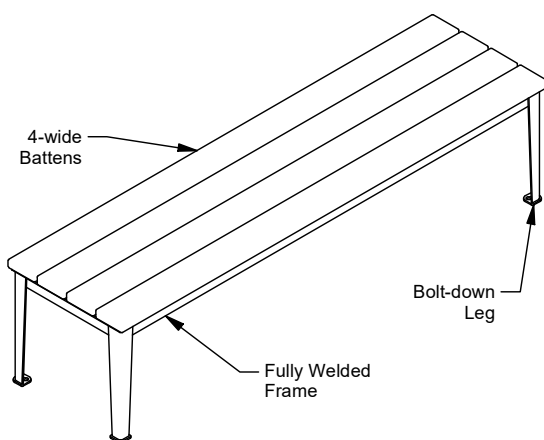

Glenelg Wide Bench

89078 - Glenelg Wide Bench (Standard 1750mm)

89078/600 - Glenelg Wide Bench (Short 600mm)

DRAFFIN
Street Furniture

The Glenelg Wide Bench has classic outdoor furniture styling. While appearing lightweight, this comfortable bench is fully welded and has heavy-duty engineered components to ensure high performance in all Australian conditions.

Bench Length

- 1750mm (Standard)
- 600mm

Batten Material (See batten guide)

110mm x 30mm

- Spotted Gum
- Enviroslat
- Anodised Aluminium
- Powdercoated Aluminium (See colour guide)
- Timber-Look Aluminium - Alpine Ash
- Timber-Look Aluminium - Mountain Gum
- Timber-Look Aluminium - Ironbark

Frame Material

- Galvanised Mild Steel
- 304 Stainless Steel
- 316 Stainless Steel

Mounting Options

- Bolt Down

Other Options

- Powdercoat Frames

1750mm Model

600mm Model