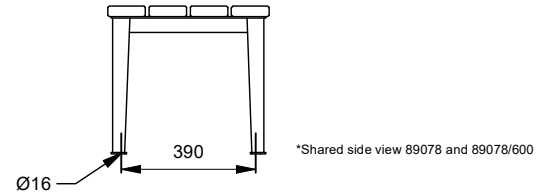

Bench Length

- 1750mm (Standard)
- 600mm

Batten Material (See batten guide)

110mm x 30mm

- Spotted Gum
- Enviroslat
- Anodised Aluminium
- Powdercoated Aluminium (See colour guide)
- Timber-Look Aluminium - Alpine Ash
- Timber-Look Aluminium - Mountain Gum
- Timber-Look Aluminium - Ironbark

Frame Material

- Galvanised Mild Steel
- 304 Stainless Steel
- 316 Stainless Steel

Mounting Options

- Bolt Down

Other Options

- Powdercoat Frames

1750mm Model

600mm Model