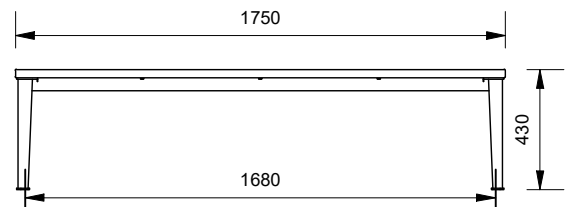

Bench Length

- 1750mm (Standard)
- 600mm

Batten Material (See batten guide)

110mm x 30mm

- Spotted Gum
- Enviroslat
- Anodised Aluminium
- Powdercoated Aluminium (See colour guide)
- Timber-Look Aluminium - Alpine Ash
- Timber-Look Aluminium - Mountain Gum
- Timber-Look Aluminium - Ironbark

Frame Material

- Galvanised Mild Steel
- 304 Stainless Steel
- 316 Stainless Steel

Mounting Options

- Bolt Down

Other Options

- Powdercoat Frames

1750mm Model

600mm Model

More information:

Go to the website for spec inspiration.

89078 - Glenelg Wide Bench

<https://draffin.com.au/product/glenelg-wide-bench/>

Batten Guide

<https://draffin.com.au/batten-guide/>

Colour and Plinth Guide