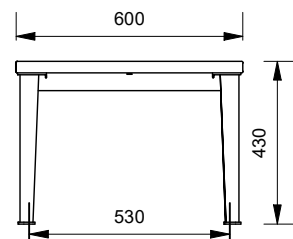

Bench Length

- 1750mm (Standard)
- 600mm

Batten Material (See batten guide)

110mm x 30mm

- Spotted Gum
- Enviroslat
- Anodised Aluminium
- Powdercoated Aluminium (See colour guide)
- Timber-Look Aluminium - Alpine Ash
- Timber-Look Aluminium - Mountain Gum
- Timber-Look Aluminium - Ironbark

Frame Material

- Galvanised Mild Steel
- 304 Stainless Steel
- 316 Stainless Steel

Mounting Options

- Bolt Down

Other Options

- Powdercoat Frames

1750mm Model

600mm Model