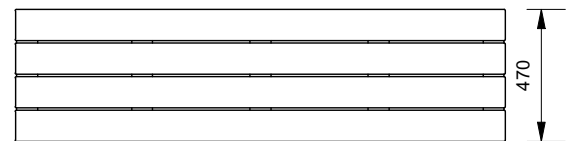

Bench Length

- 1750mm (Standard)
- 600mm

Batten Material (See batten guide)

110mm x 30mm

- Spotted Gum
- Enviroslat
- Anodised Aluminium
- Powdercoated Aluminium (See colour guide)
- Timber-Look Aluminium - Alpine Ash
- Timber-Look Aluminium - Mountain Gum
- Timber-Look Aluminium - Ironbark

Frame Material

- Galvanised Mild Steel
- 304 Stainless Steel
- 316 Stainless Steel

Mounting Options

- Bolt Down

Other Options

- Powdercoat Frames

1750mm Model

600mm Model