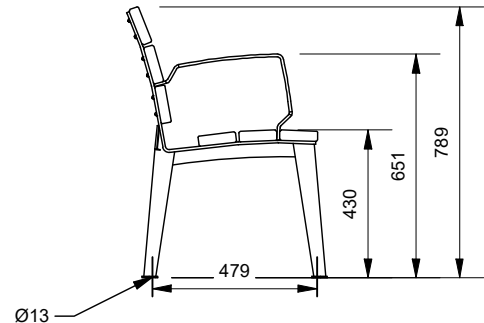

## Batten Material (See batten guide)

110mm x 30mm

- Spotted Gum
- Enviroslat
- Anodised Aluminium
- Powdercoated Aluminium (See colour guide)
- Timber-Look Aluminium - Alpine Ash
- Timber-Look Aluminium - Mountain Gum
- Timber-Look Aluminium - Ironbark