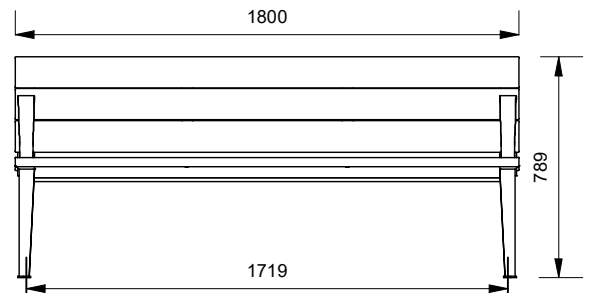

Other Options

- ☐ Powdercoat Frames
- ☐ Armrests

More information:

Go to the website for spec inspiration.

89048 - Glenelg Seat with Back

<https://draffin.com.au/product/glenelg-seat/>

Batten Guide

<https://draffin.com.au/batten-guide/>

Colour and Plinth Guide

<https://draffin.com.au/colour-guide/>

Stainless Steel Guide

<https://draffin.com.au/stainless-steel-guide/>

DDA guide

<https://draffin.com.au/dda/>