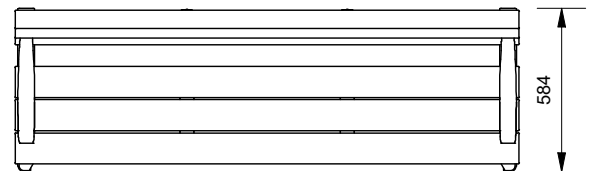

Other Options

- ☐ Powdercoat Frames
- ☐ Armrests

More information:

Go to the website for spec inspiration.

89048 - Glenelg Seat with Back

<https://draffin.com.au/product/glenelg-seat/>

Batten Guide

<https://draffin.com.au/batten-guide/>

Colour and Plinth Guide

<https://draffin.com.au/colour-guide/>

Stainless Steel Guide

<https://draffin.com.au/stainless-steel-guide/>

DDA guide

<https://draffin.com.au/dda/>