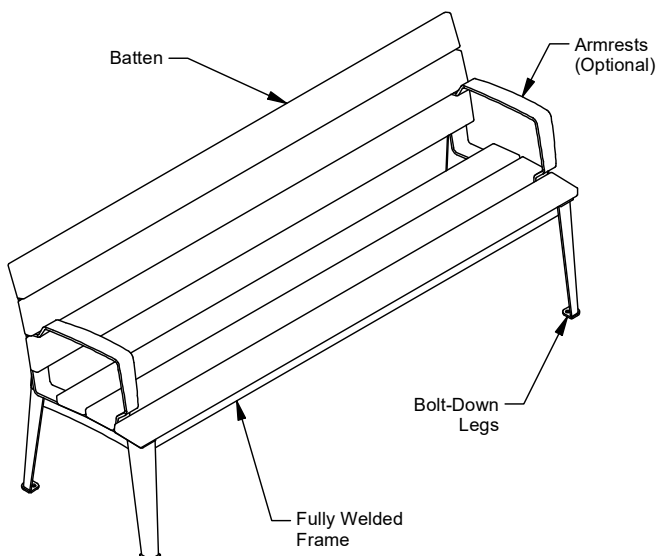

Other Options

- ☐ Powdercoat Frames
- ☐ Armrests

More information:

Go to the website for spec inspiration.

89048 - Glenelg Seat with Back

<https://draffin.com.au/product/glenelg-seat/>

Batten Guide

<https://draffin.com.au/batten-guide/>

Colour and Plinth Guide

<https://draffin.com.au/colour-guide/>

Stainless Steel Guide

<https://draffin.com.au/stainless-steel-guide/>

DDA guide

<https://draffin.com.au/dda/>