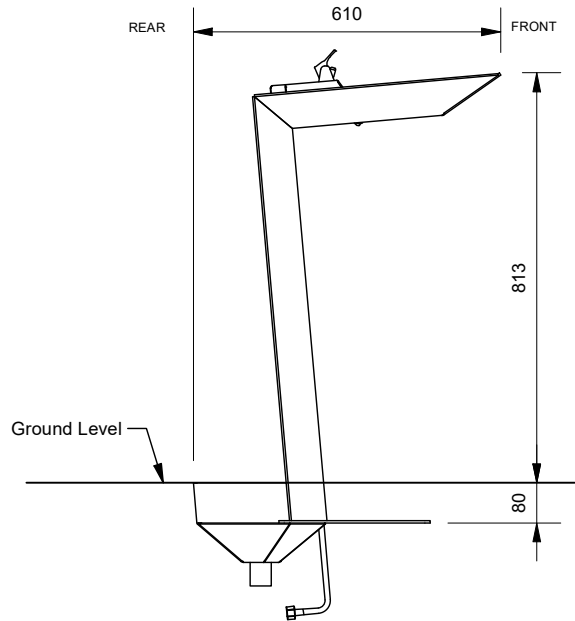

Options

- Dog Bowl
- Bottle Refill Bubbler

Included as Standard

Supply line with 1/2" BSP connection
Stainless Steel Pit with Grate
50mm Waste Pipe Outlet
Rag Bolt for Sub-Ground Installation

Standard

without Dog Bowl or Bottle Refill Bubbler