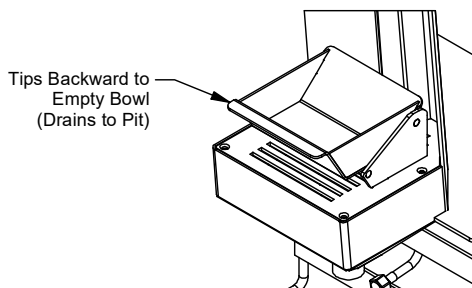

Optional Dog Bowl