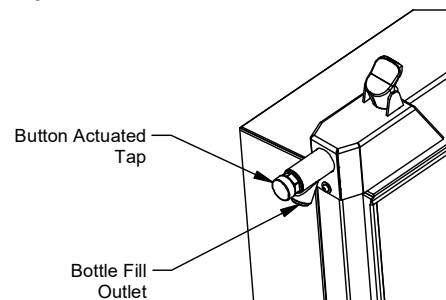

Options

- Dog Bowl
- Bottle Refill Bubbler

Included as Standard

Supply line with 1/2" BSP connection
Stainless Steel Pit with Grate
50mm Waste Pipe Outlet
Rag Bolt for Sub-Ground Installation

Standard

without Dog Bowl or Bottle Refill Bubbler

Front

Rear

Optional Dog Bowl

Optional Bottle Fill Bubbler

Kiama Drinking Fountain

Model 88957 - Kiama Drinking Fountain

DRAFFIN
Street Furniture

Installation