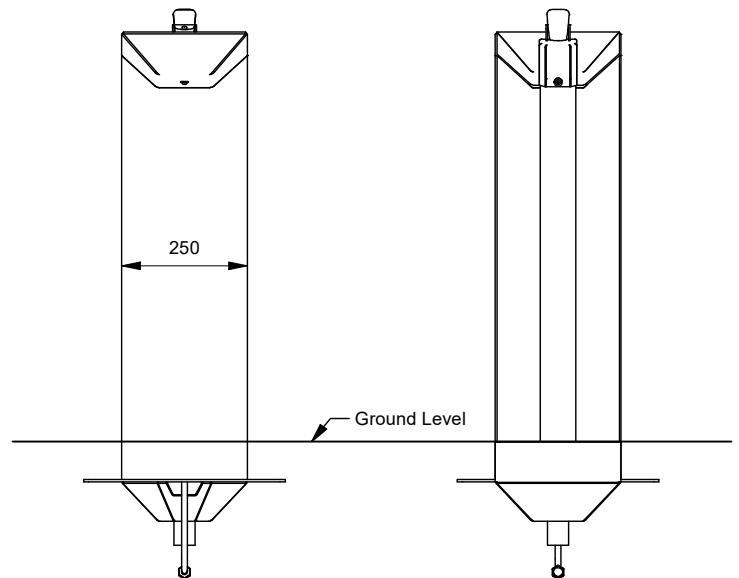

Kiama Drinking Fountain

Model 88957 - Kiama Drinking Fountain

DRAFFIN
Street Furniture

The Kiama Drinking Fountain is a high spec 316 grade stainless steel design, with options to add a bottle fill bubbler and dog bowl depending on your application.

Options

- ☐ Dog Bowl
- ☐ Bottle Refill Bubbler

Included as Standard

Supply line with 1/2" BSP connection
Stainless Steel Pit with Grate
50mm Waste Pipe Outlet
Rag Bolt for Sub-Ground Installation

Standard

without Dog Bowl or Bottle Refill Bubbler

Front

Rear

Optional Dog Bowl

Optional Bottle Fill Bubbler