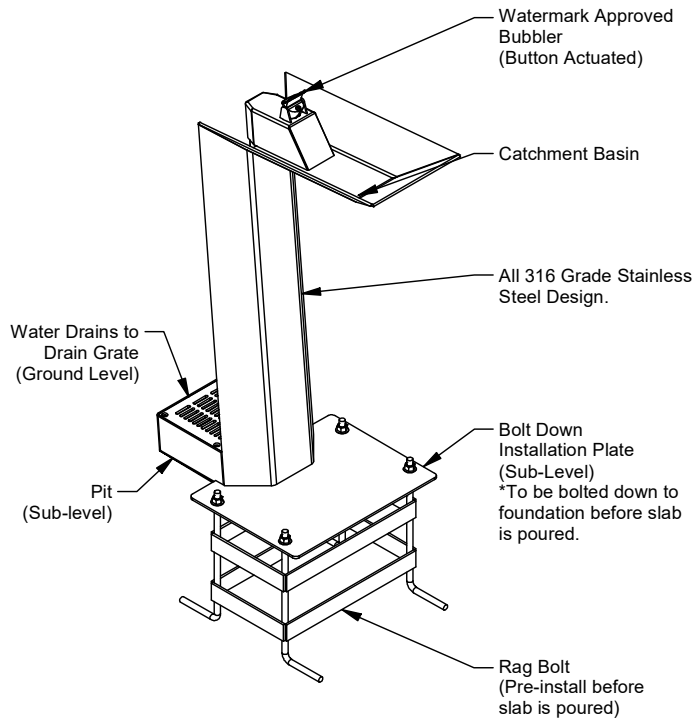

Kiama Drinking Fountain

Model 88957 - Kiama Drinking Fountain

DRAFFIN
Street Furniture

The Kiama Drinking Fountain is a high spec 316 grade stainless steel design, with options to add a bottle fill bubbler and dog bowl depending on your application.

Options

- Dog Bowl
- Bottle Refill Bubbler

Included as Standard

Supply line with 1/2" BSP connection
Stainless Steel Pit with Grate
50mm Waste Pipe Outlet
Rag Bolt for Sub-Ground Installation

Standard

without Dog Bowl or Bottle Refill Bubbler

Front

Rear

Optional Dog Bowl

Optional Bottle Fill Bubbler

Kiama Drinking Fountain

Model 88957 - Kiama Drinking Fountain

DRAFFIN
Street Furniture

Installation